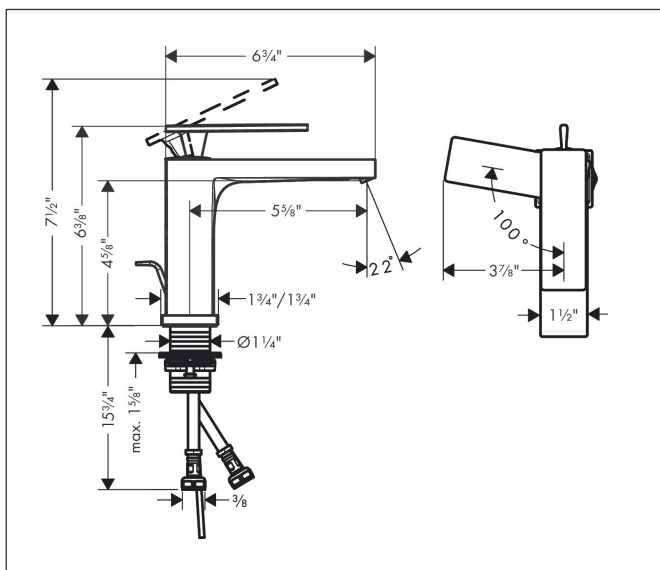

Drawing

Technology

Codes / Standards

- CEC/California/Watersaving
- cUPC/IAPMO/3016/Lavs/1,2gpm
- ADA/IAPMO/3016
- WaterSense/IAPMO/5921/Lavs