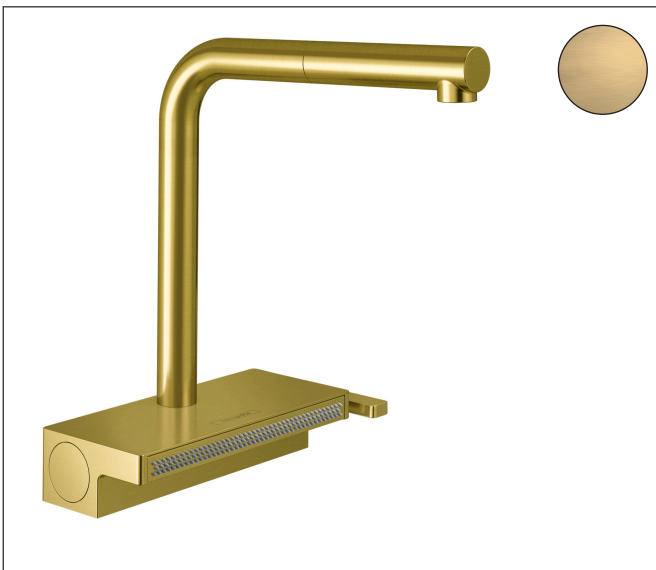

Brand hansgrohe
 Art. Name **Aquno Select** Kitchen Faucet, 2-Spray Pull-Out, 1.75 GPM
 Art. Nr. 73836251
 Surface Brushed Gold Optic
 Pos. 1

Product Picture

Drawing

Features

- Swivel range can be adjusted in 3 steps 60°, 110° or 150°
- Laminar spray, SatinFlow
- Change between SatinFlow and pull-out spout at the touch of a button
- MagFit magnetic shower holder
- Deck-mounted
- Maximum flow rate (at 3 bar): 6.6 l/min
- Ceramic cartridge
- G 3/8 hose connections
- Integrated non-return valve
- Extension length up to 50 cm
- Recommendation: the middle of tap hole drilling should be max. 50 mm from the back side of of the bowl
- Single handle kitchen faucet, connection hoses, fixation set, mounting material, installation manual

Technology

Spray Types