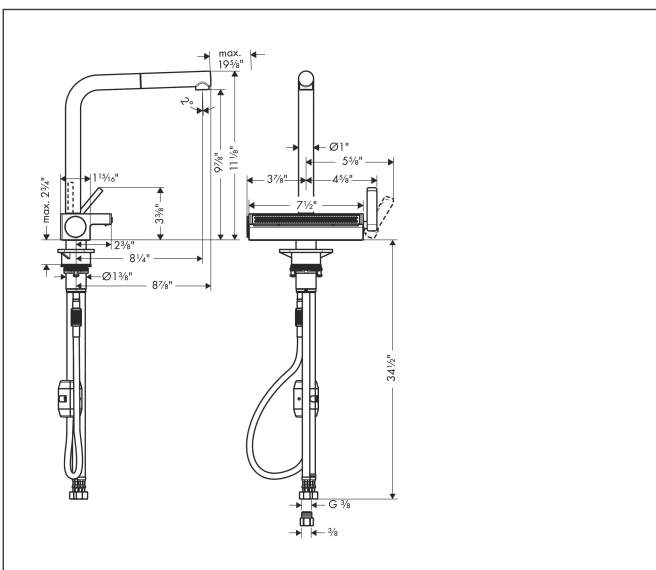

Brand hansgrohe
 Art. Name **Aquno Select** Kitchen Faucet, 2-Spray Pull-Out, 1.75 GPM
 Art. Nr. 73836251
 Surface Brushed Gold Optic
 Pos. 1

Product Picture

Drawing

Features

- Swivel range can be adjusted in 3 steps 60°, 110° or 150°
- Laminar spray, SatinFlow
- Change between SatinFlow and pull-out spout at the touch of a button
- MagFit magnetic shower holder
- Deck-mounted
- Maximum flow rate (at 3 bar): 6.6 l/min
- Ceramic cartridge
- G 3/8 hose connections
- Integrated non-return valve
- Extension length up to 50 cm
- Recommendation: the middle of tap hole drilling should be max. 50 mm from the back side of of the bowl
- Single handle kitchen faucet, connection hoses, fixation set, mounting material, installation manual