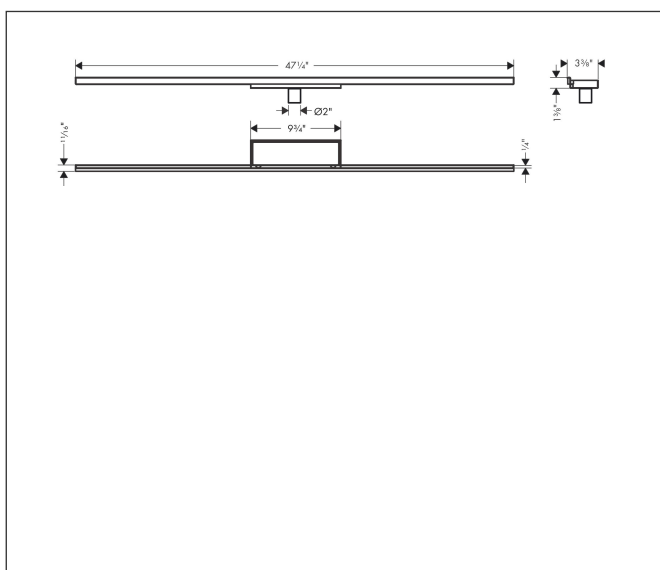

Brand hansgrohe
 Art. Name **RainDrain Minimalistic** Complete Set 2", 47 1/4" Trim and Installation Set
 Art. Nr. 56223001
 Pos. 1

Product Picture

Features

- Consists of: tileable trim, installation set, hair catcher, sealing membrane, grate removal tool
- Mounting type: wall-mounted
- Frameless design
- Easy to clean surface
- Height adjustable by 0.39"
- Floor thickness: 0.43"-0.83"
- Up to 60 l/min drainage capacity
- Where to use: new construction, renovation
- Grate removal tool allows easy removal of the trim
- easy to clean
- Pre-assembled sealing membrane
- Tile inlay depth: 0.47"
- Grate material: Stainless Steel 304 (1.4301)
- Suitable for primary drainage

Drawing

Technology