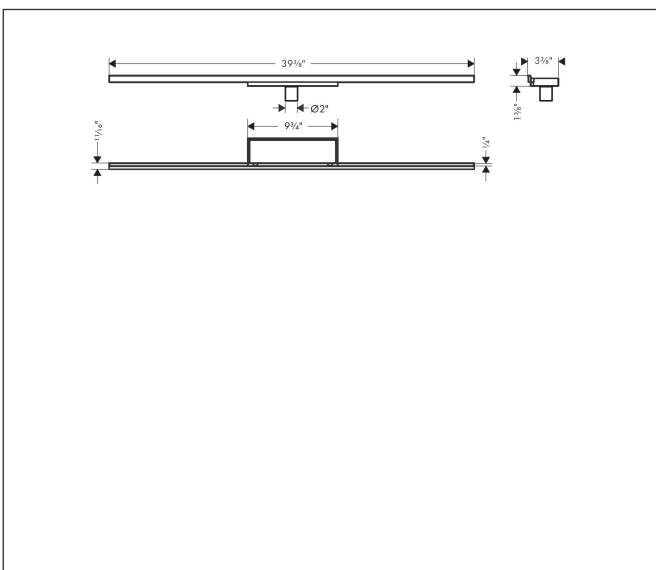

Brand hansgrohe
 Art. Name **RainDrain Minimalistic** Complete Set 2", 39 3/8" Trim and Installation Set
 Art. Nr. 56222001
 Pos. 1

Product Picture

Features

- Consists of: tileable grate, installation set, hair catcher, sealing membrane, grate removal tool
- Mounting type: wall-mounted
- Frameless design
- Easy to clean surface
- Height adjustable by 10 mm
- Tile thickness: 11 - 21 mm
- Up to 60 l/min drainage capacity
- Field of application: new construction, renovation
- Grate removal tool allows easy removal of the pre-fab set
- easy to clean
- Pre-assembled sealing membrane
- Tile inlay depth: 12 mm
- Grate material: Stainless Steel 304 (1.4301)
- Suitable for primary drainage

Drawing

Technology