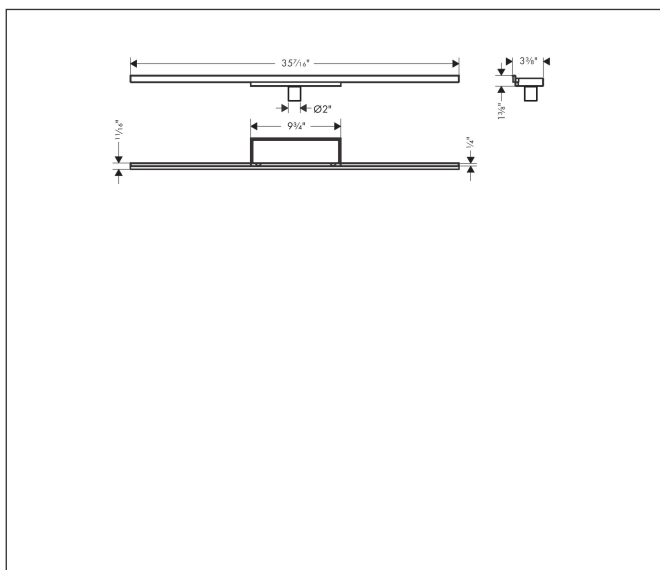

Brand hansgrohe
 Art. Name **RainDrain Minimalistic** Complete Set 2", 35 1/4" Trim and Installation Set
 Art. Nr. 56221001
 Pos. 1

Product Picture

Features

- Consists of: tileable trim, installation set, hair catcher, sealing membrane, grate removal tool
- Mounting type: wall-mounted
- Frameless design
- Easy to clean surface
- Height adjustable by 0.39"
- Floor thickness: 0.43"-0.83"
- Up to 60 l/min drainage capacity
- Where to use: new construction, renovation
- Grate removal tool allows easy removal of the trim
- easy to clean
- Pre-assembled sealing membrane
- Tile inlay depth: 0.47"
- Grate material: Stainless Steel 304 (1.4301)
- Suitable for primary drainage

Drawing

Technology