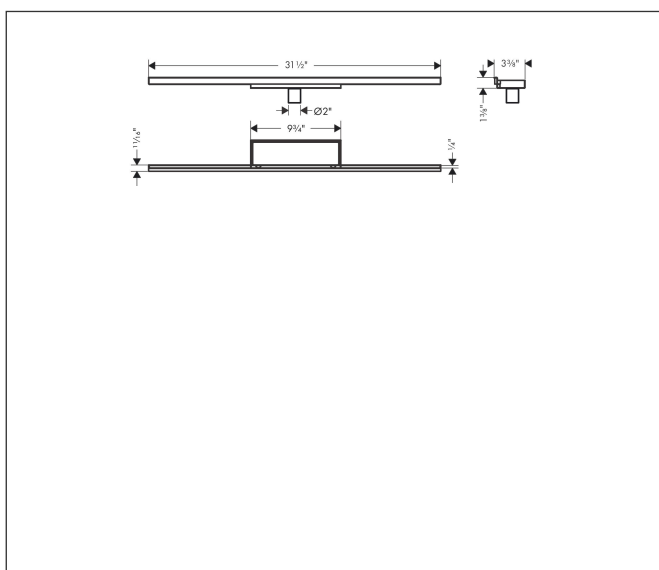

Brand hansgrohe
 Art. Name **RainDrain Minimalistic** Complete Set 2", 31 1/2" Trim and Installation Set
 Art. Nr. 56220001
 Pos. 1

Product Picture

Features

- Consists of: tileable trim, installation set, hair catcher, sealing membrane, grate removal tool
- Mounting type: wall-mounted
- Frameless design
- Easy to clean surface
- Height adjustable by 0.39"
- Floor thickness: 0.43"-0.83"
- Up to 60 l/min drainage capacity
- Where to use: new construction, renovation
- Grate removal tool allows easy removal of the trim
- easy to clean
- Pre-assembled sealing membrane
- Tile inlay depth: 0.47"
- Grate material: Stainless Steel 304 (1.4301)
- Suitable for primary drainage

Drawing

Technology