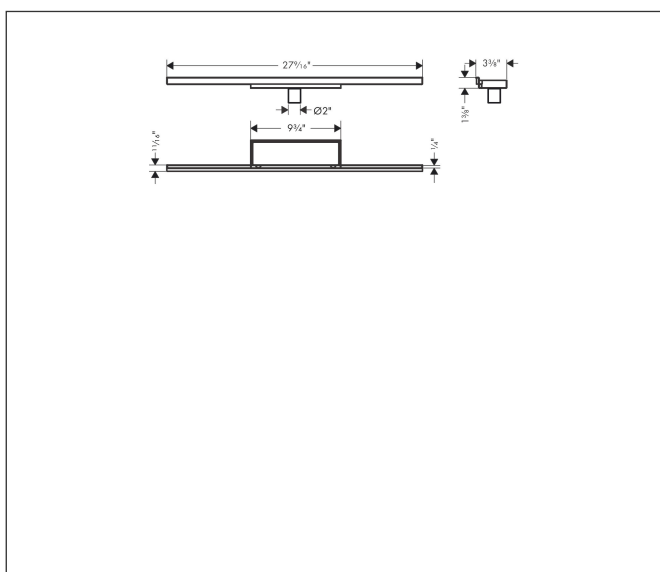

Brand hansgrohe
Art. Name **RainDrain Minimalistic** Complete Set 2", 27 5/8" Trim and Installation Set
Art. Nr. 56219001
Pos. 1

Product Picture

Features

- Consists of: tileable trim, installation set, hair catcher, sealing membrane, grate removal tool
- Mounting type: wall-mounted
- Frameless design
- Easy to clean surface
- Height adjustable by 0.39"
- Floor thickness: 0.43"-0.83"
- Up to 60 l/min drainage capacity
- Where to use: new construction, renovation
- Grate removal tool allows easy removal of the trim
- easy to clean
- Pre-assembled sealing membrane
- Tile inlay depth: 0.47"
- Grate material: Stainless Steel 304 (1.4301)
- Suitable for primary drainage

Drawing

Technology