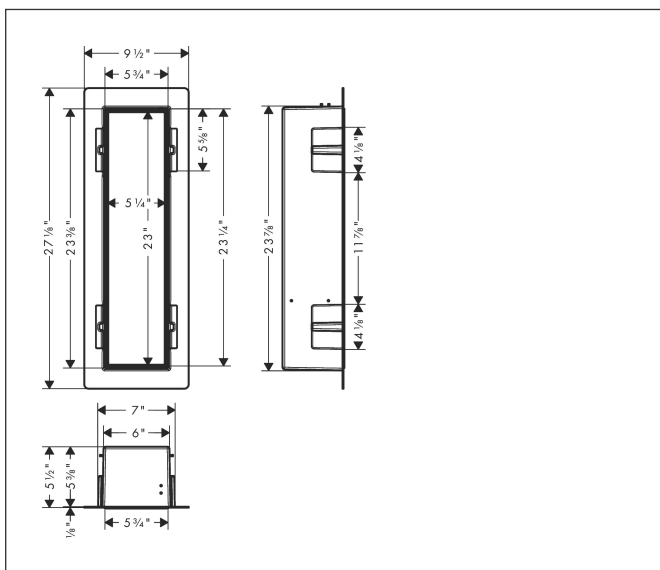

Brand hansgrohe
 Art. Name **XtraStoris Rock** Recessed Toilet Brush Holder with Shelf & Tileable Door
 Art. Nr. 56060670
 Product Finish Matte Black
 Pos. 89

Product Picture

Features

- Consists of: wall niche with tileable door, Toilet Brush Holder, toilet brush, shelf, installation set, sealing set
- Tileable Push-Open door
- Depth of the tileable door: 0.47"
- Installation depth: 140 mm
- Where to use: new construction, renovation
- Easy to clean surface
- Frameless design
- easy adjustment to tile thickness
- Wall type: drywall construction, solid wall construction
- Material sealing set: Polystyrene (PS)
- Material wall niche: Stainless Steel 304 (1.4301)
- Material of the brush holder plastic, chromed
- Dimensions wall niche: 23.43" x 5.71" x 5.51" (HxWxD)
- Required dimensions for installation set: 23.85 x 6.92 x 5.51" (HxWxD)

Drawing

Technology