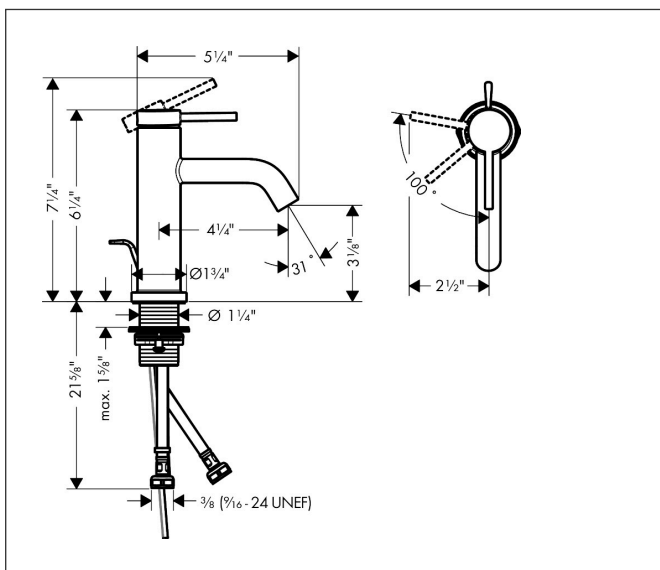

Brand hansgrohe
Art. Name **Tecturis S** Single-Hole Faucet 80 with Pop-Up Drain, 1.2 GPM
Art. Nr. 73302001
Product Finish chrome
Pos. 1

Product Picture

Features

- Consists of: Single-handle faucet, Pop-up assembly
- Spout height: 6 Inch
- Handle variant: Lever
- Spray modes: aerated spray
- Flow: 1.2 GPM (4.5 L/Min)
- Ceramic cartridge

Drawing

Technology