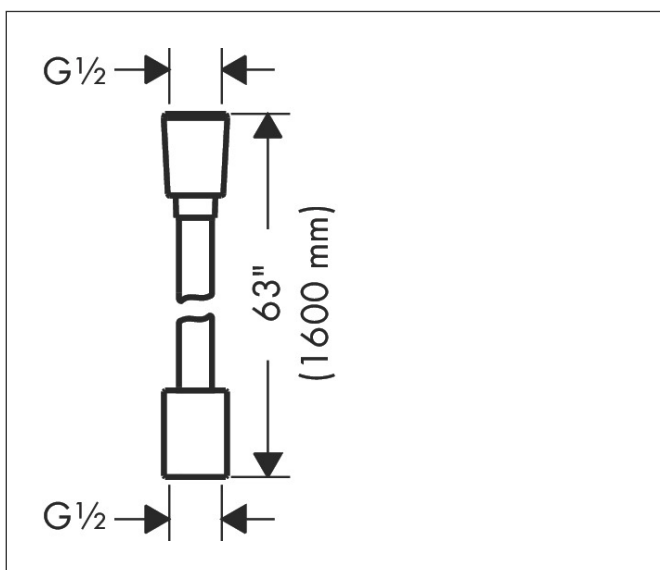

Drawing

Certificates/approvals