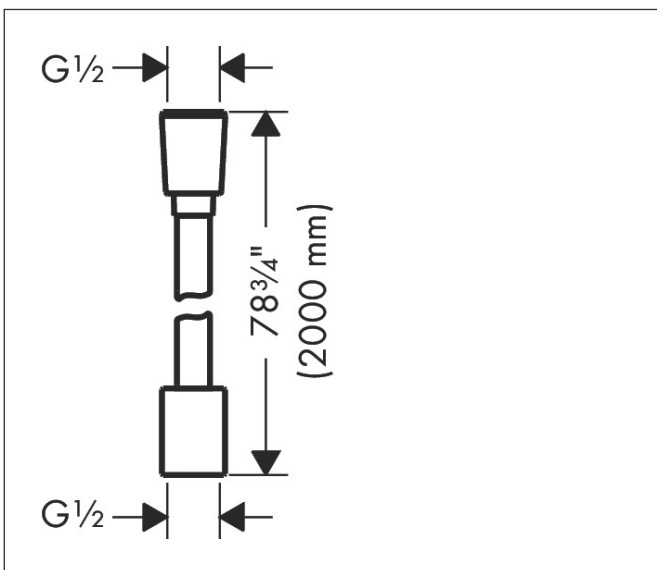

Drawing

Codes / Standards

- cUPC/IAPMO/3016/ cUPC Mark