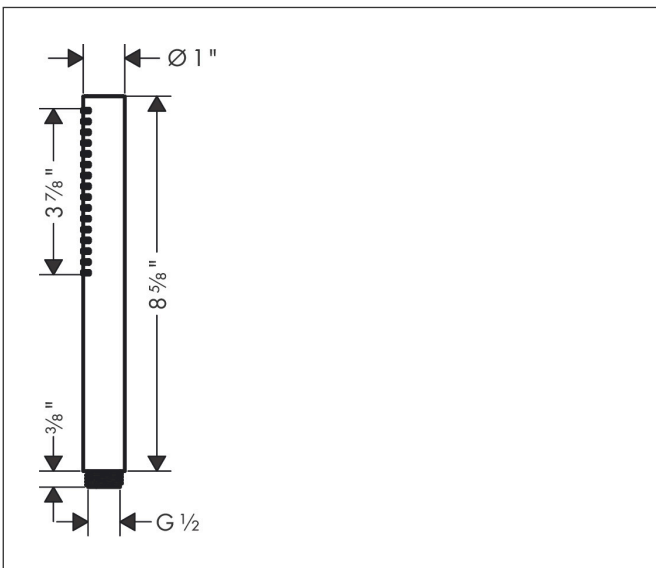

Brand hansgrohe
 Art. Name **Pulsify S** Baton Handshower 100 1-Jet, 2.5 GPM
 Art. Nr. 24125001
 Surface Chrome
 Pos. 1

Product Picture

Features

- Spray pattern: PowderRain
- Maximum flow rate (at 3 bar): 9.5 l/min

Drawing

Technology

Spray Types