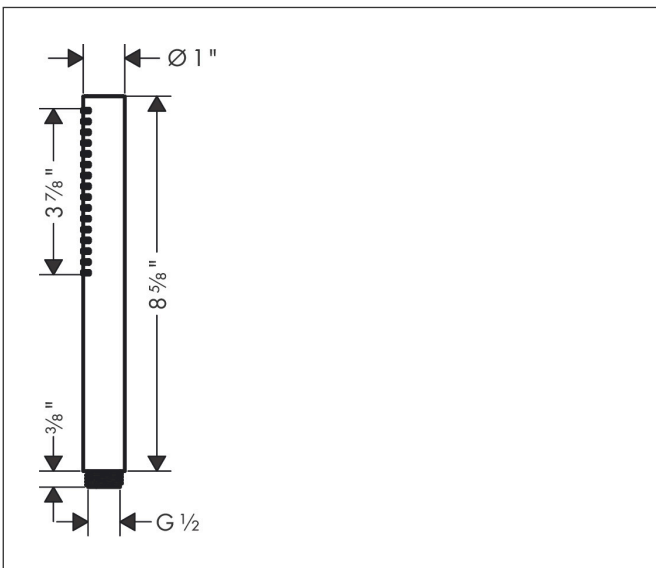

Drawing

Technology

Spray Types