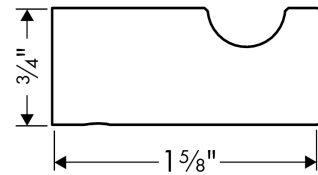

Scale drawing

Logis
Hook

Finishes : **chrome** Part no. : **40511000**

Exploded drawing

Year of production: >09/08

Logis

Hook

Finishes : **chrome** Part no. : **40511000**