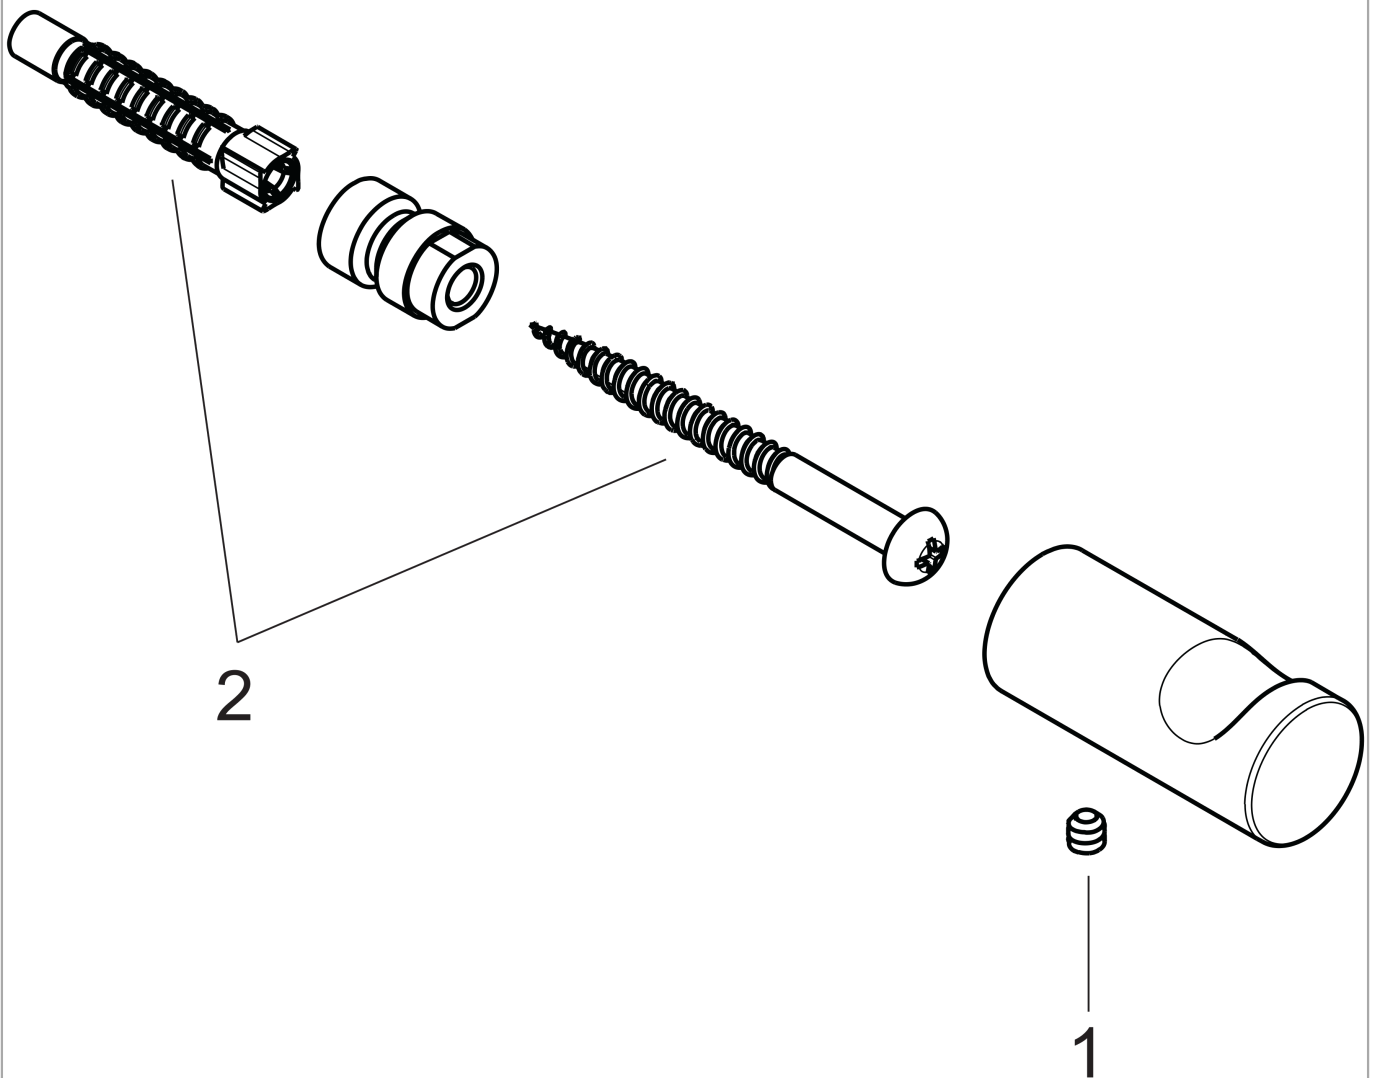

**Logis
Hook**

Finishes : **chrome** Part no. : **40511000**

Description

Features

- Brass
- Wall-mounted
- Metal holder

Item details

List Price \$ 35.00

Product image

Scale drawing

Logis
Hook

Finishes : **chrome** Part no. : **40511000**

Exploded drawing

Year of production: >09/08

Logis

Hook

Finishes : **chrome** Part no. : **40511000**

Spare parts list

Year of production: >**09/08**

Pos.	Description	Part no.	Price	PU
1	hollow set screw M4x4	98540000	-	1
2	mounting set	96179000	-	1