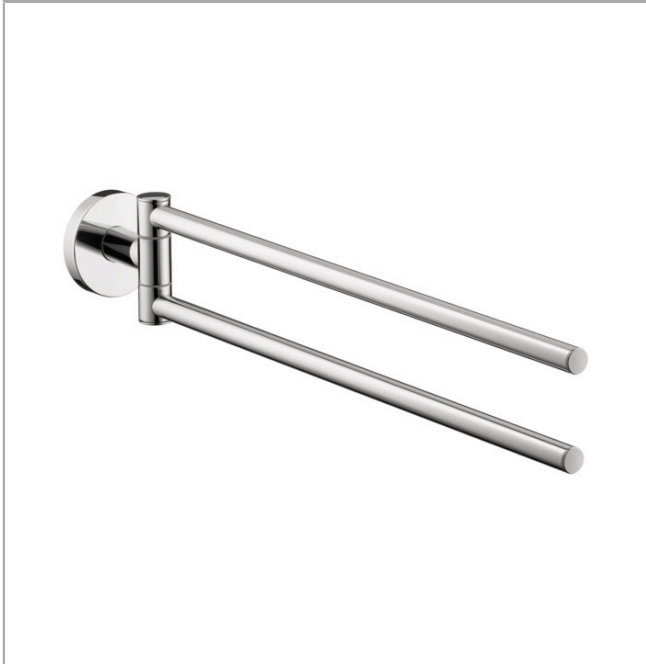

**Logis
Dual Towel Bar**

Finishes : **chrome** Part no. : **40512000**

Description

Features

- Brass
- Wall-mounted
- Metal holder
- Arms swivel independently

Item details

List Price \$ 137.00

Product image

Scale drawing

Logis

Dual Towel Bar

Finishes : **chrome**

Part no. : **40512000**

Exploded drawing

Year of production: >09/08

Logis

Dual Towel Bar

Finishes : **chrome** Part no. : **40512000**

Spare parts list

Year of production: >09/08

Pos.	Description	Part no.	Price	PU
1	escutcheon	98538000	-	1
2	support element	98539000	-	1
3	hollow set screw M4x4	98540000	-	1
4	mounting set	96179000	-	1