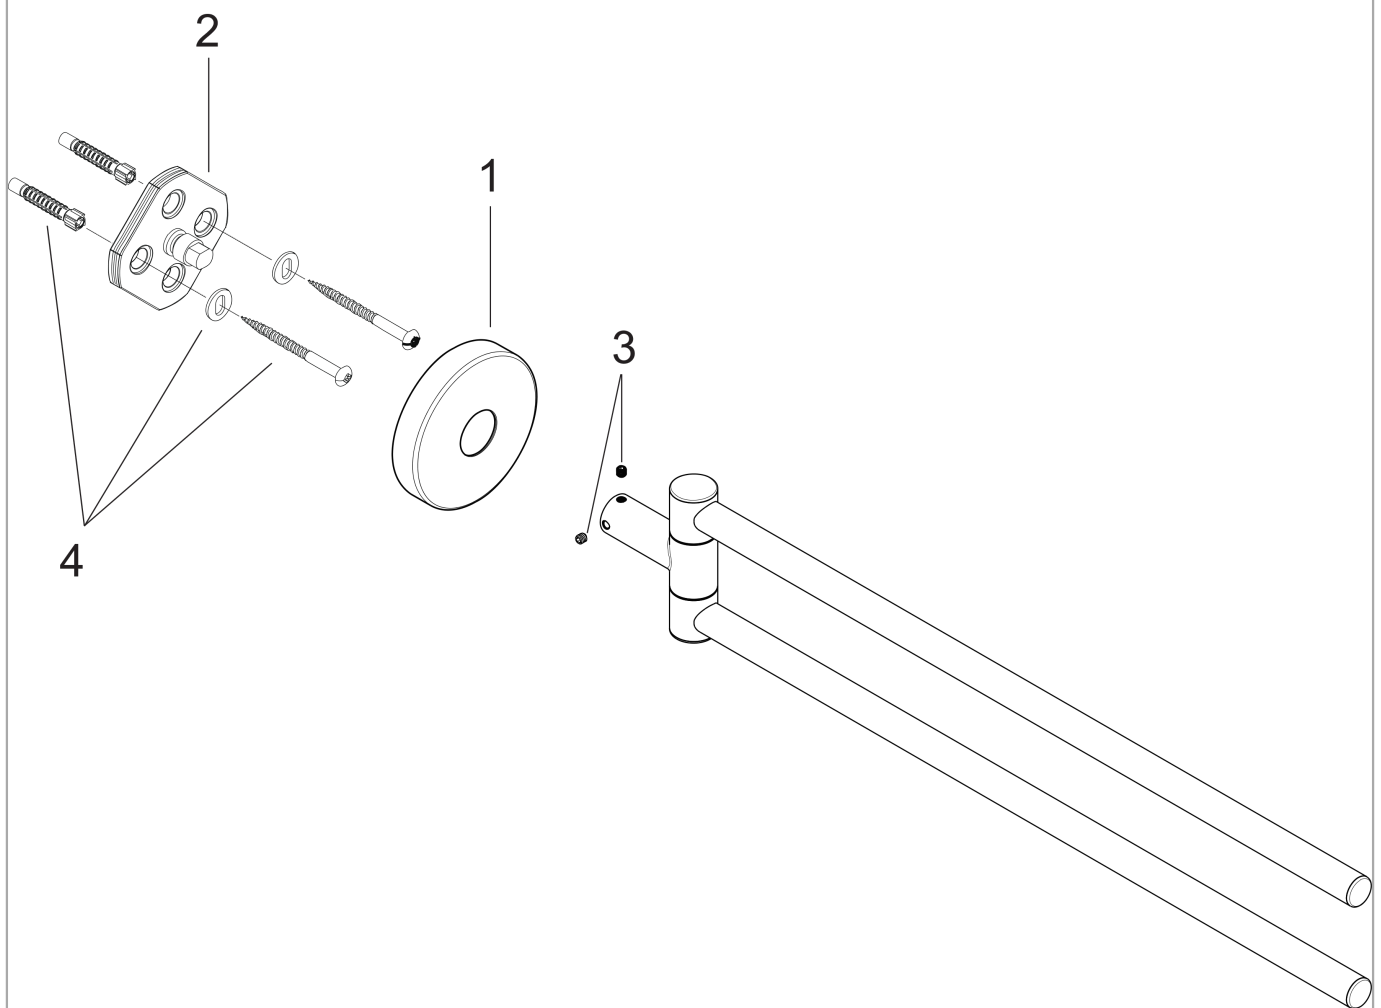

**Logis
Dual Towel Bar**

Finishes : **chrome** Part no. : **40512000**

Description

Features

- Brass
- Wall-mounted
- Metal holder
- Arms swivel independently

Item details

List Price \$ 137.00

Product image

Scale drawing

Logis

Dual Towel Bar

Finishes : **chrome**

Part no. : **40512000**

Exploded drawing

Year of production: >09/08

Logis

Dual Towel Bar

Finishes : **chrome** Part no. : **40512000**

Spare parts list

Year of production: >09/08

Pos.	Description	Part no.	Price	PU
1	escutcheon	98538000	-	1
2	support element	98539000	-	1
3	hollow set screw M4x4	98540000	-	1
4	mounting set	96179000	-	1