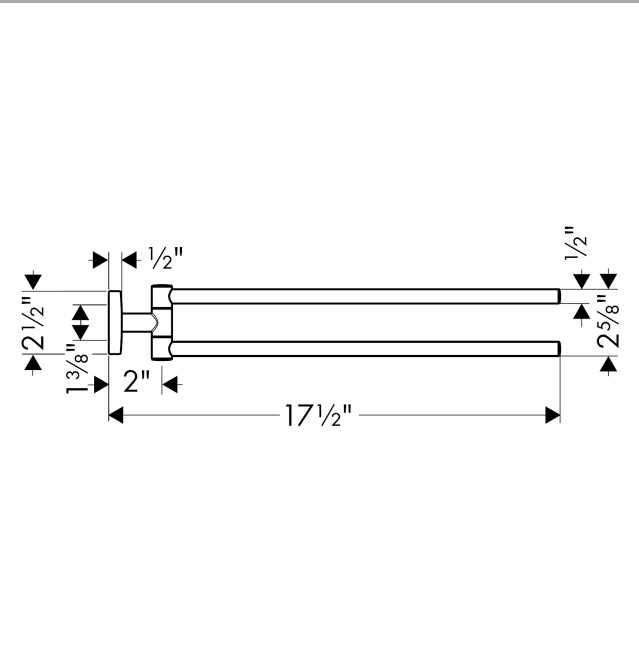

**Logis
Dual Towel Bar**

Finishes : **chrome** Part no. : **40512000**

Description

Features

- Brass
- Wall-mounted
- Metal holder
- Arms swivel independently

Item details

List Price \$ 137.00

Product image

Scale drawing

Logis

Dual Towel Bar

Finishes : **chrome**

Part no. : **40512000**

Exploded drawing

Year of production: >09/08

Logis

Dual Towel Bar

Finishes : **chrome** Part no. : **40512000**

Spare parts list

Year of production: >09/08

Pos.	Description	Part no.	Price	PU
1	escutcheon	98538000	-	1
2	support element	98539000	-	1
3	hollow set screw M4x4	98540000	-	1
4	mounting set	96179000	-	1