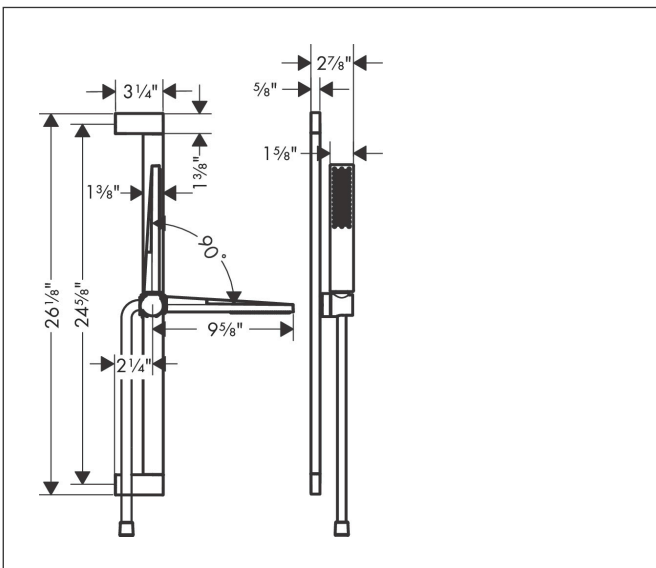

Brand hansgrohe
 Art. Name **Pulsify E** Wallbar Set 100 1-Jet 24", 1.75 GPM
 Art. Nr. 24371001
 Surface Chrome
 Pos. 1

Product Picture

Features

- Consists of: shower hose, Baton handshower, shower bar, Slider
- Spray pattern: PowderRain
- Maximum flow rate (at 3 bar): 6.6 l/min
- Wall-mounted: screw fastening
- Wallbar type: swiveling shower bar
- Profile pipe: cubic
- Pipe length: 663 mm
- Pivot connector prevents hose from tangling

Drawing

Technology

Spray Types