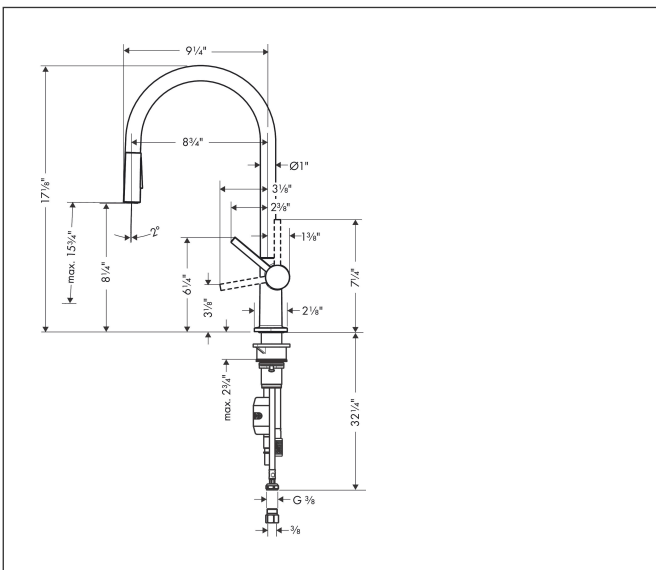

Brand hansgrohe  
 Art. Name **Talis N** HighArc Kitchen Faucet, O-Style 2-Spray Pull-Down, 1.5 GPM  
 Art. Nr. 72857001  
 Surface Chrome  
 Pos. 1

## Product Picture

## Drawing

## Features

- Swivel range adjustable in 4 steps 60°, 110°, 150° or 360°
- Aerated spray, shower spray
- Lockable shower spray, spray return through pressing spray diverter
- MagFit magnetic shower holder
- Deck-mounted
- Maximum flow rate (at 3 bar): 5.7 l/min
- Ceramic cartridge
- 3/8" compression
- Integrated non-return valve
- Extension length up to 50 cm
- Single handle kitchen faucet, connection hoses, fixation set, installation manual