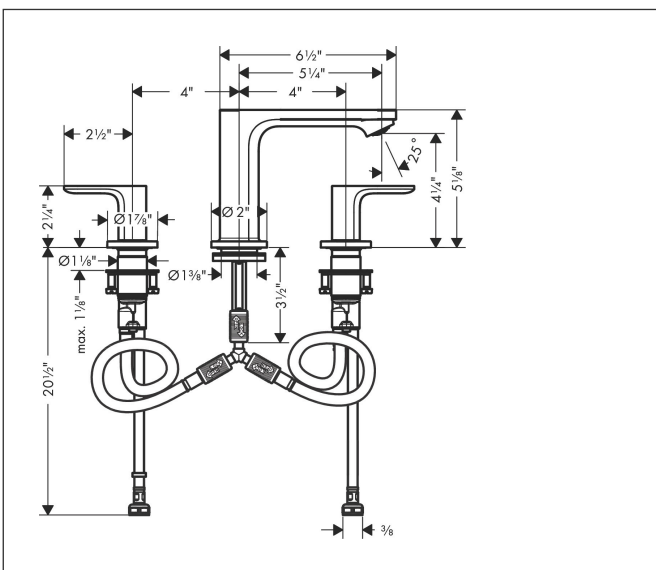

Brand hansgrohe
 Art. Name **Rebris E** Widespread Faucet 110 with Pop-Up Drain
 Art. Nr. 72532001
 Surface Chrome
 Pos. 1

Product Picture

Features

- Consists of: Widespread faucet, drain valve set
- Spout height: 5 Inch
- Handle design: lever handle
- Spray pattern: aerated spray
- Maximum flow rate (at 3 bar): 4.5 l/min
- Ceramic valves hot/cold 90°
- Pop-up drain G 1

Drawing

Technology