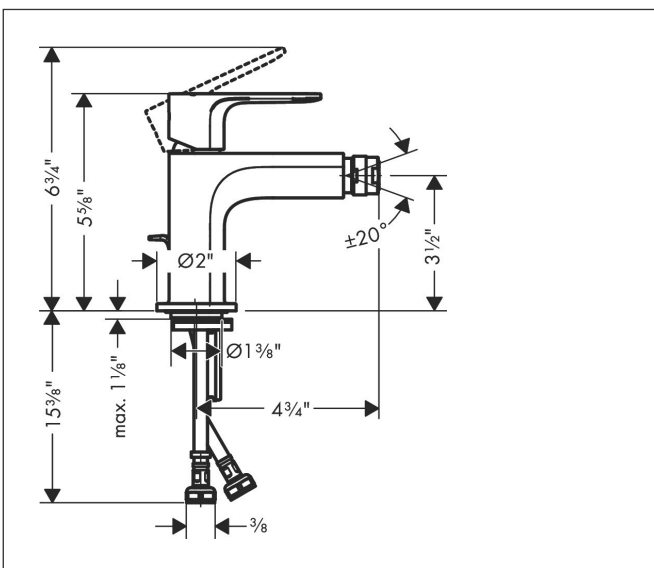

Brand hansgrohe
 Art. Name **Rebris E** Single-Hole Bidet Faucet
 Art. Nr. 72211001
 Surface Chrome
 Pos. 1

Product Picture

Features

- Consists of: single-hole bidet faucet, drain valve set
- Spout height: 4 Inch
- Aerator with ball pivot
- Spray pattern: aerated spray
- Maximum flow rate (at 3 bar): 5.7 l/min
- Ceramic cartridge
- Pop-up drain G 1
- Waste set material: metal

Drawing

Technology