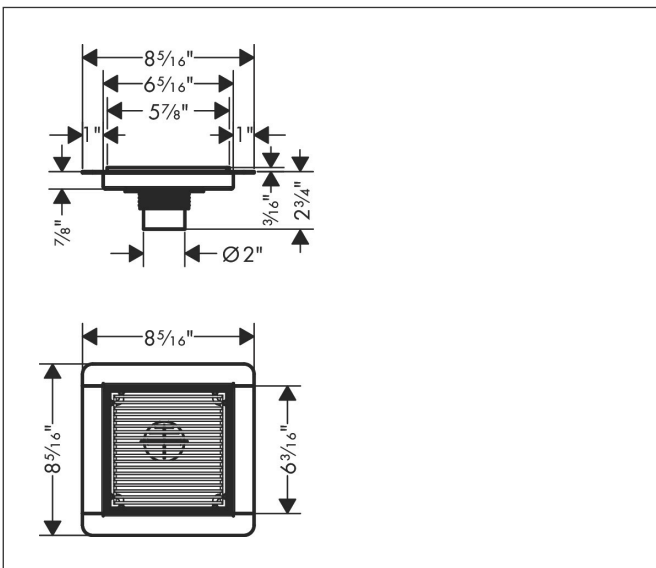

Brand hansgrohe
 Art. Name **RainDrain Brilliance Boardwalk** Set 6"x 6" trim with height adjustable frame and rough
 Art. Nr. 56136801
 Surface Brushed Stainless Steel
 Pos. 1

Product Picture

Features

- Consists of: point drain, installation set, pre-assembled sealing membrane, grate removal tool
- Grate material: Stainless Steel 304 (1.4301)
- Direction of outlet: vertical
- Easy to clean surface
- Easy adjustment to tile thickness with height adjustable frame (7 - 18 mm)
- Up to 42 l/min drainage capacity
- Field of application: new construction, renovation
- Tile thickness: up to 40 mm
- Grate removal tool allows easy removal of the pre-fab set
- With removable hair strainer
- Mounting type: free in the floor
- Suitable for primary and secondary drainage

Drawing

Technology