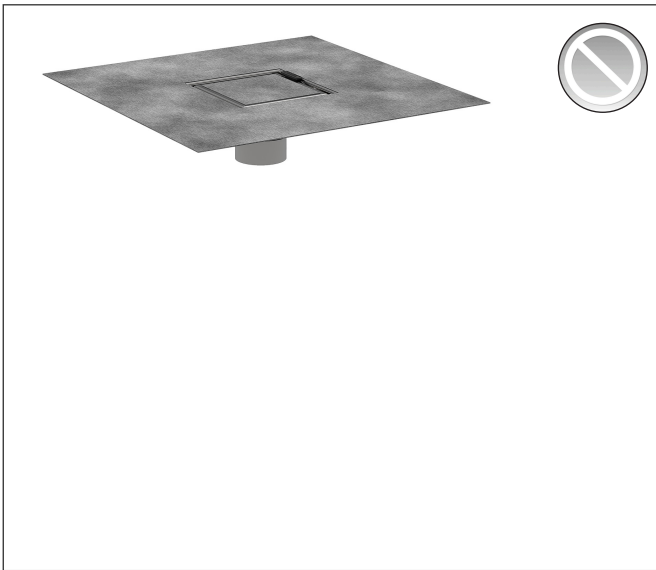

Brand hansgrohe
 Art. Name **RainDrain Rock** Set 4"x 4" trim with rough
 Art. Nr. 56133001
 Pos. 1

Product Picture

Drawing

Features

- Consists of: point drain, installation set, pre-assembled sealing membrane, grate removal tool
- Grate material: Stainless Steel 304 (1.4301)
- Easy to clean surface
- Easy adjustment to tile thickness with height adjustable frame (7 - 18 mm)
- Up to 42 l/min drainage capacity
- Field of application: new construction, renovation
- Tile thickness: up to 40 mm
- Rotatable and adjustable siphon body
- Grate removal tool allows easy removal of the pre-fab set
- Mounting type: free in the floor
- Tileable
- Suitable for primary and secondary drainage