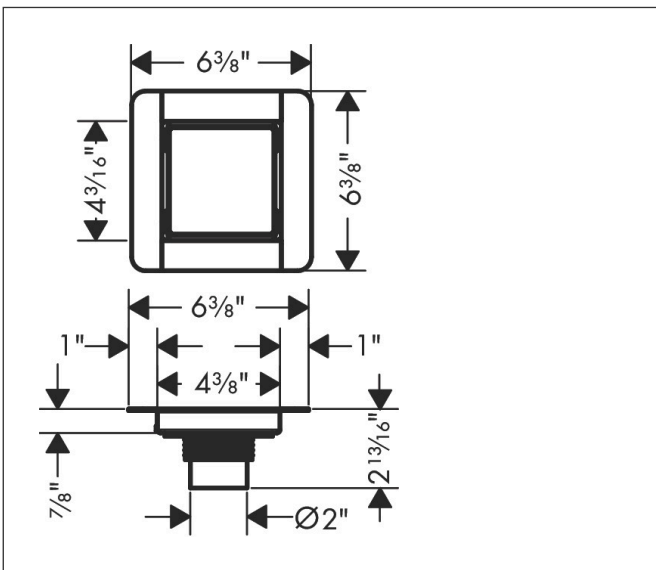

Brand hansgrohe
 Art. Name **RainDrain Rock** Set 4"x 4" trim with rough
 Art. Nr. 56133001
 Pos. 1

Product Picture

Drawing

Features

- Consists of: point drain, installation set, pre-assembled sealing membrane, grate removal tool
- Grate material: Stainless Steel 304 (1.4301)
- Easy to clean surface
- Easy adjustment to tile thickness with height adjustable frame (7 - 18 mm)
- Up to 42 l/min drainage capacity
- Field of application: new construction, renovation
- Tile thickness: up to 40 mm
- Rotatable and adjustable siphon body
- Grate removal tool allows easy removal of the pre-fab set
- Mounting type: free in the floor
- Tileable
- Suitable for primary and secondary drainage