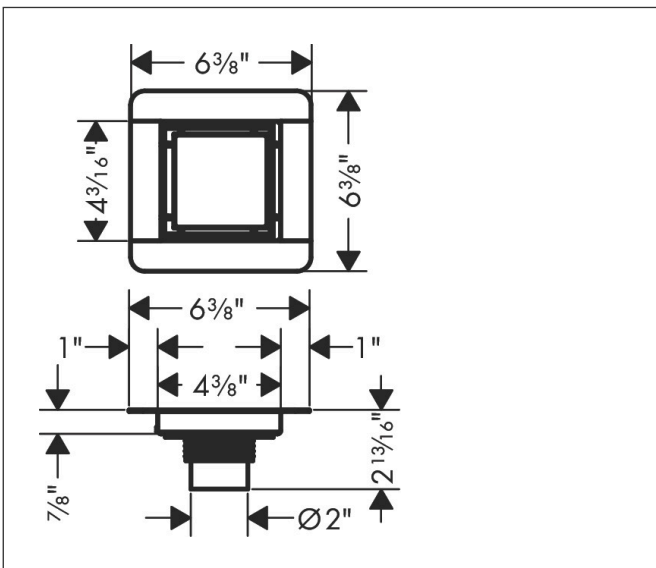

Brand	hansgrohe
Art. Name	RainDrain Brilliance Set 4"x 4" trim tileable rear cover and rough
Art. Nr.	56130671
Surface	matte black
Pos.	1

Product Picture

Features

- Consists of: point drain, installation set, pre-assembled sealing membrane, grate removal tool
- Grate material: Stainless Steel 304 (1.4301)
- Pre-assembled sealing membrane
- Direction of outlet: vertical
- Easy to clean surface
- Easy adjustment to tile thickness with height adjustable frame (7 - 18 mm)
- Up to 42 l/min drainage capacity
- Field of application: new construction, renovation
- Tile thickness: up to 40 mm
- Grate removal tool allows easy removal of the pre-fab set
- Mounting type: free in the floor
- Tileable on the back side
- Suitable for primary and secondary drainage

Drawing

Technology