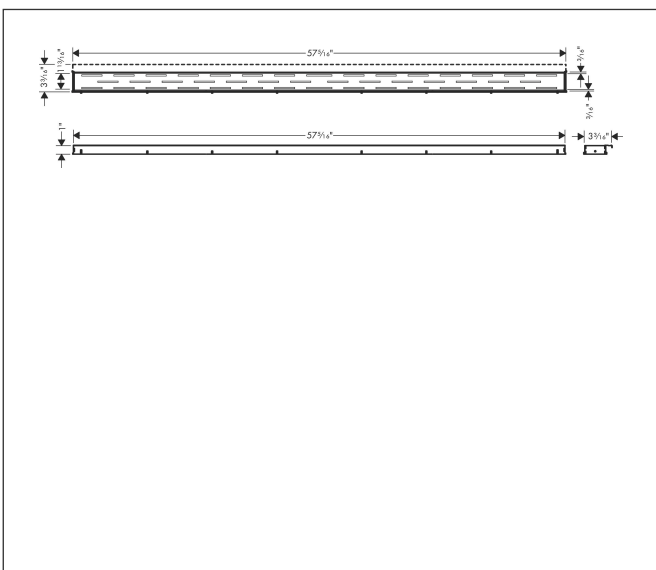

|           |  |
|-----------|--|
| Brand     | hansgrohe  |
| Art. Name | <b>RainDrain Match Regular</b> Trim Classic for 59 1/8" Rough with Height Adjustable Frame |
| Art. Nr.  | 56129801   |
| Surface   | Brushed Stainless Steel  |
| Pos.      | 1  |

## Product Picture

## Features

- Consists of: design grate, height adjustable frame, wall installation flange, hair catcher
- Mounting type: wall-mounted, free in the floor
- Easy to clean surface
- Easy adjustment to tile thickness with height adjustable frame (7 - 18 mm)
- Tile thickness: up to 40 mm
- Suitable for any type of tile
- Up to 60 l/min drainage capacity
- Field of application: new construction, renovation
- Grate removal tool allows easy removal of the pre-fab set
- Type of odour seal: mechanical
- Wall mounting possible
- tile inlay depth: 12 mm
- Grate material: Stainless Steel 304 (1.4301)
- Suitable for primary and secondary drainage
- Frame width: 62 mm

## Drawing