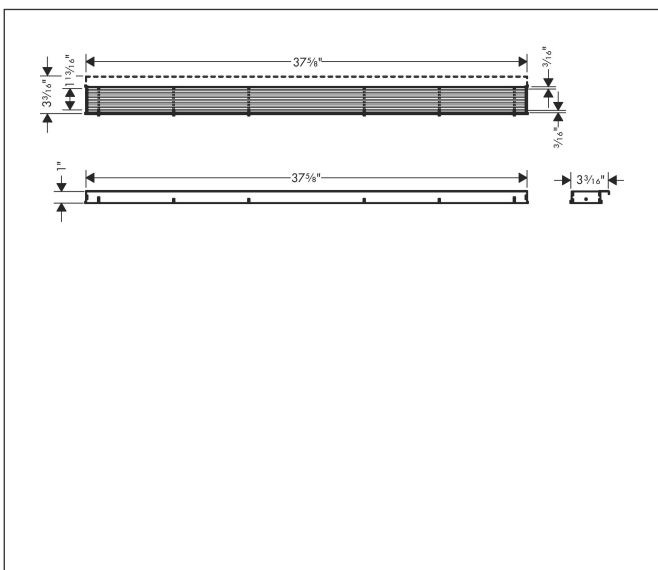

Brand	hansgrohe
Art. Name	RainDrain Match Boardwalk Trim 39 3/8" with Height Adjustable Frame
Art. Nr.	56123801
Surface	Brushed Stainless Steel
Pos.	1

Product Picture

Features

- Consists of: design trim, height adjustable frame, wall installation flange
- Mounting type: wall-mounted, free in the floor
- Easy to clean surface
- Easy adjustment to tile thickness with height adjustable frame (7 - 18 mm)
- Tile thickness: up to 18 mm
- Suitable for any type of tile
- Up to 60 l/min drainage capacity
- Where to use: new construction, renovation
- Grate removal tool allows easy removal of the trim
- Wall mounting possible
- tile inlay depth: 12 mm
- Grate material: Stainless Steel 304 (1.4301)
- Suitable for primary and secondary drainage
- Frame width: 62 mm

Drawing

Technology