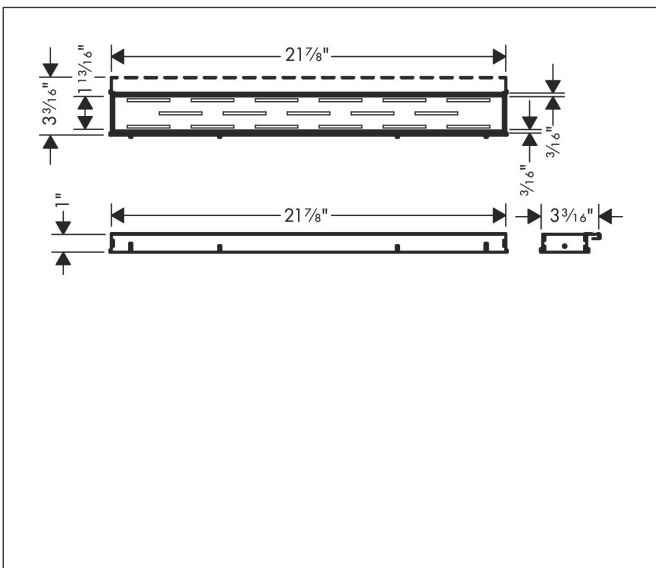

Brand hansgrohe
Art. Name **RainDrain Match Regular** Trim Classic for 23 5/8" Rough with Height Adjustable Frame
Art. Nr. 56116801
Surface Brushed Stainless Steel
Pos. 1

Product Picture

Features

- Consists of: design grate, height adjustable frame, wall installation flange, hair catcher
- Mounting type: wall-mounted, free in the floor
- Easy to clean surface
- Easy adjustment to tile thickness with height adjustable frame (7 - 18 mm)
- Tile thickness: up to 40 mm
- Up to 60 l/min drainage capacity
- Field of application: new construction, renovation
- Grate removal tool allows easy removal of the pre-fab set
- Tile inlay depth: 12 mm
- Grate material: Stainless Steel 304 (1.4301)
- Suitable for primary and secondary drainage
- Frame width: 62 mm

Drawing

Technology