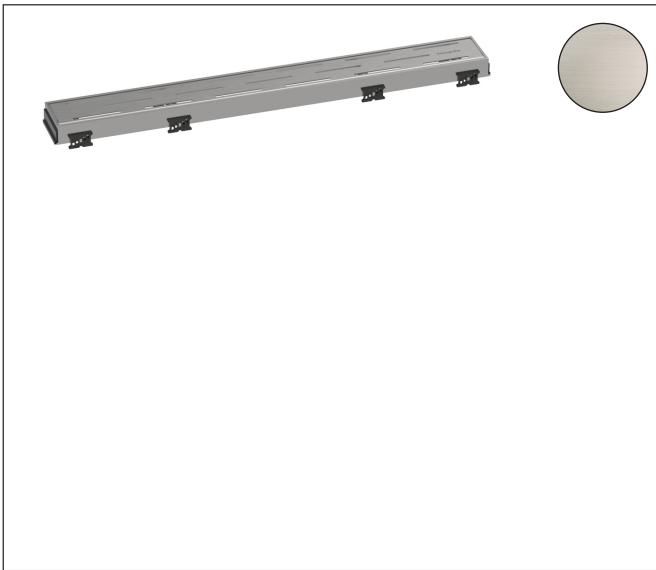

Brand hansgrohe  
 Art. Name **RainDrain Match Regular** Trim Classic for 23 5/8" Rough with Height Adjustable Frame  
 Art. Nr. 56116801  
 Surface Brushed Stainless Steel  
 Pos. 1

## Product Picture

## Features

- Consists of: design grate, height adjustable frame, wall installation flange, hair catcher
- Mounting type: wall-mounted, free in the floor
- Easy to clean surface
- Easy adjustment to tile thickness with height adjustable frame (7 - 18 mm)
- Tile thickness: up to 40 mm
- Up to 60 l/min drainage capacity
- Field of application: new construction, renovation
- Grate removal tool allows easy removal of the pre-fab set
- Tile inlay depth: 12 mm
- Grate material: Stainless Steel 304 (1.4301)
- Suitable for primary and secondary drainage
- Frame width: 62 mm