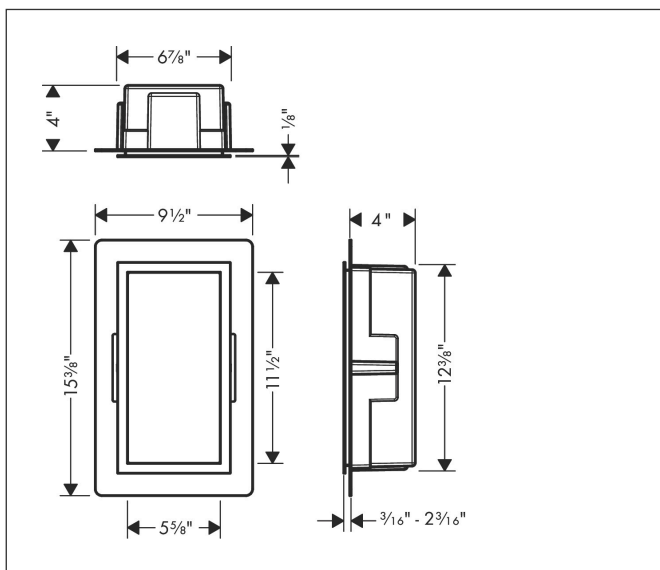

Brand hangrohe
Art. Name **XtraStoris Individual** Wall niche Matt White with design frame 12"x 6"x 4"
Art. Nr. 56096140
Surface brushed bronze
Pos. 1

Product Picture

Features

- Consists of: wall niche with design frame, sealing set
- Body colour: Matt White
- Installation depth: 100 mm
- Where to use: new construction, renovation
- Easy to clean surface
- Suitable for use in wet areas
- Wall type: solid wall construction, drywall construction
- Material sealing set: Polystyrene (PS)
- Material wall niche: Stainless Steel 304 (1.4301)
- With 2 mm thick design frame
- Dimensions wall niche: 300 x 150 x 100 mm (HxWxD)
- Required dimensions for sealing set: 313 x 175 x 100 mm (HxWxD)

Drawing

Technology