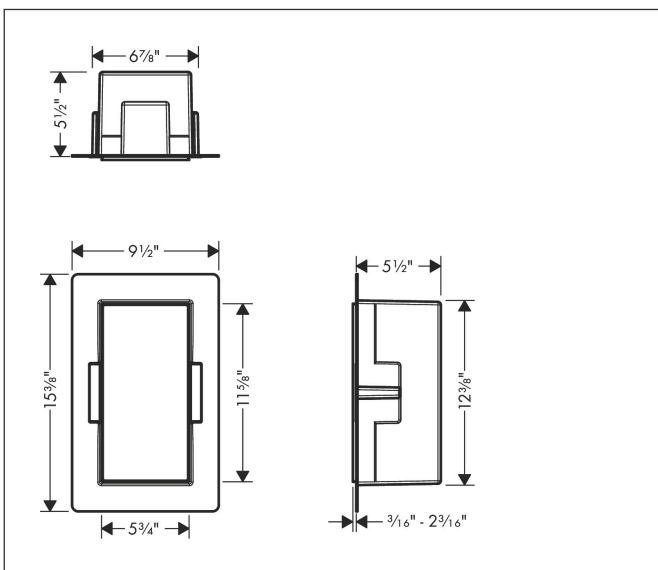

Brand hansgrohe
Art. Name **XtraStoris Minimalistic** Wall niche frameless 12"x 6"x 5 1/2"
Art. Nr. 56076800
Surface Brushed Stainless Steel
Pos. 1

Product Picture

Features

- Consists of: wall niche frameless, sealing set
- Installation depth: 140 mm
- Where to use: new construction, renovation
- Variable installation depth
- Easy to clean surface
- Installable flush with the wall or as a design element sticking out (up to 55 mm)
- frameless design
- suitable for use in wet areas
- easy adjustment to tile thickness
- Wall type: solid wall construction, drywall construction
- Material sealing set: Polystyrene (PS)
- Material wall niche: Stainless Steel 304 (1.4301)
- Dimensions wall niche: 300 x 150 x 140 mm (HxWxD)
- Required dimensions for sealing set: 313 x 175 x 140 mm (HxWxD)

Drawing

Technology