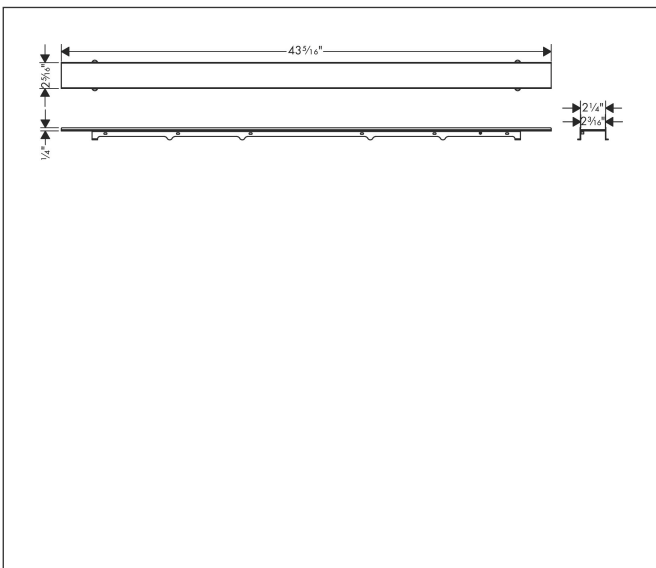

Brand hansgrohe
Art. Name **RainDrain Rock** Trim Flex for 39 3/8" Rough Cut to Size and Tileable
Art. Nr. 56033001
Pos. 1

Product Picture

Features

- Consists of: tileable grate, grate removal tool, hair catcher
- Mounting type: free in the floor, two-sided
- Can be shortened on site
- Frameless design
- Tile thickness: up to 40 mm
- Suitable for every type of tile and tile thickness
- Up to 42 l/min drainage capacity
- Field of application: new construction, renovation
- Grate removal tool allows easy removal of the pre-fab set
- easy to clean
- 50 mm excess length on both sides which can be shortened
- can be shortened to a minimum of 1000 mm
- Grate material: Stainless Steel 304 (1.4301)
- Suitable for primary drainage

Drawing

Technology