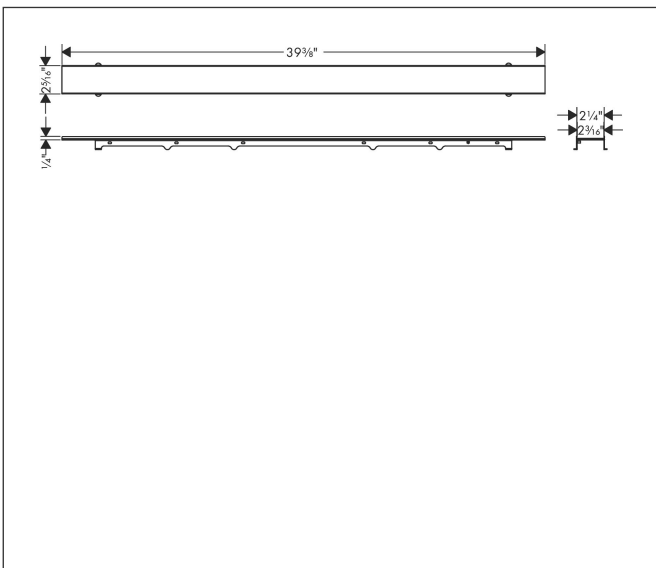

Brand hansgrohe
 Art. Name **RainDrain Rock** Trim Flex for 35 1/4" Rough Cut to Size and Tileable
 Art. Nr. 56032001
 Pos. 1

Product Picture

Features

- Consists of: tileable grate, grate removal tool, hair catcher
- Mounting type: free in the floor, two-sided
- Can be shortened on site
- Frameless design
- Tile thickness: up to 40 mm
- Suitable for every type of tile and tile thickness
- Up to 42 l/min drainage capacity
- Field of application: new construction, renovation
- Grate removal tool allows easy removal of the pre-fab set
- easy to clean
- 50 mm excess length on both sides which can be shortened
- can be shortened to a minimum of 900 mm
- Grate material: Stainless Steel 304 (1.4301)
- Suitable for primary drainage

Drawing

Technology