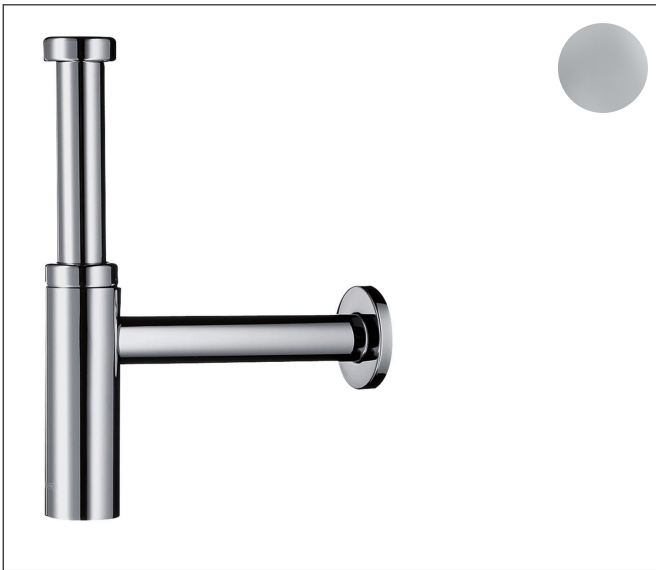

Brand hansgrohe
Art. Name
Art. Nr. 52105001
Surface chrome
Pos. 1

Product Picture

Features

- water seal: 75 mm
- connection dimension entry: G 1 1/4

Drawing