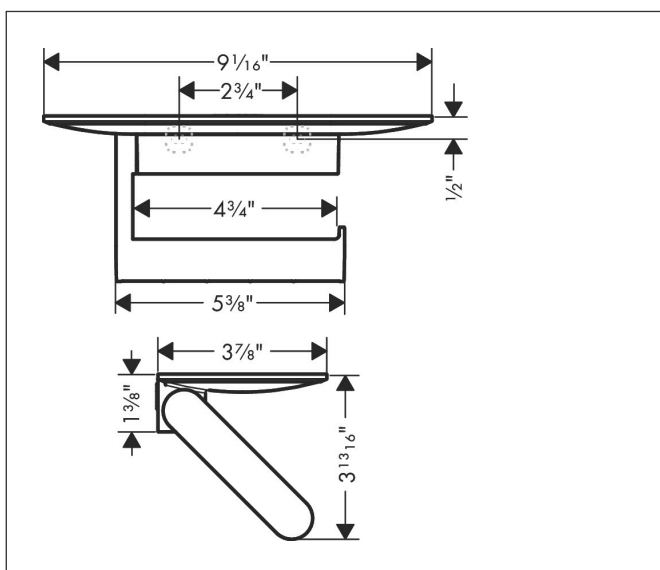

Brand hansgrohe
 Art. Name **WallStoris** Toilet paper holder with shelf
 Art. Nr. 27928700
 Surface matte white
 Pos. 1

Product Picture

Features

- Wall-mounted
- plastic dyed through
- concealed fastening
- open form - toilet paper can easily be hung
- suitable for roll widths up to 122 mm
- with storage space
- application - glue or drill
- including gluing set

Drawing

Technology