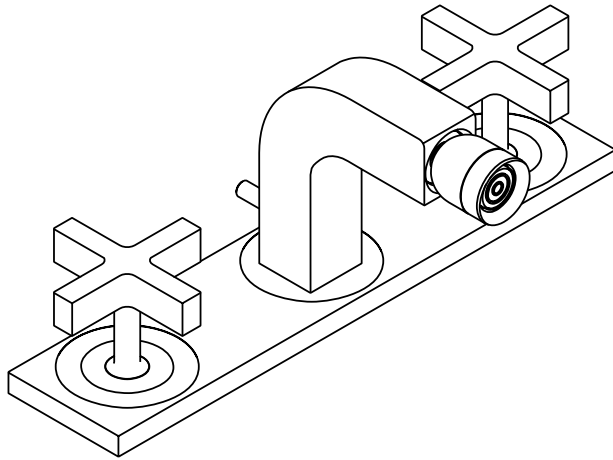

Axor Citterio™ Widespread Bidet Faucet with Base Plate 39234XX1

Available in Chrome (00) and Platinum (42)

Product Specification

Cross handles
Solid brass construction
Includes pop-up drain
ADA compliant

Recommended hole size

spout 1 3/8"

valves 1 1/8"

Maximum depth of mounting surface 1 1/8"

Flow rate @ 45 psi 2.2 gpm

Maximum water pressure 145 psi

Recommended water pressure: 14.5 - 75 psi

Recommended hot water temp.: 120°F - 140°F*