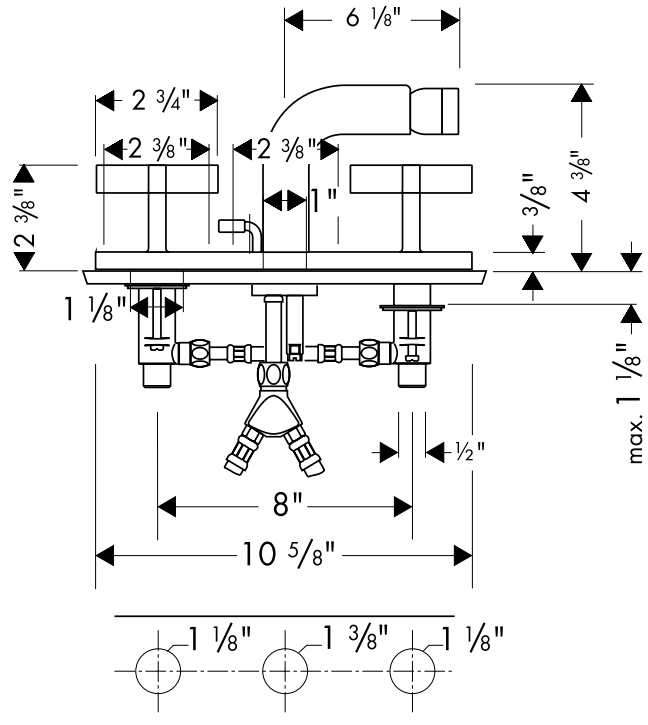

Axor Citterio™ Widespread Bidet Faucet with Base Plate 39234XX1

Available in Chrome (00) and Platinum (42)

Product Specification

Cross handles
Solid brass construction
Includes pop-up drain
ADA compliant

Recommended hole size

spout 1 3/8"

valves 1 1/8"

Maximum depth of mounting surface 1 1/8"

Flow rate @ 45 psi 2.2 gpm

Maximum water pressure 145 psi

Recommended water pressure: 14.5 - 75 psi

Recommended hot water temp.: 120°F - 140°F*