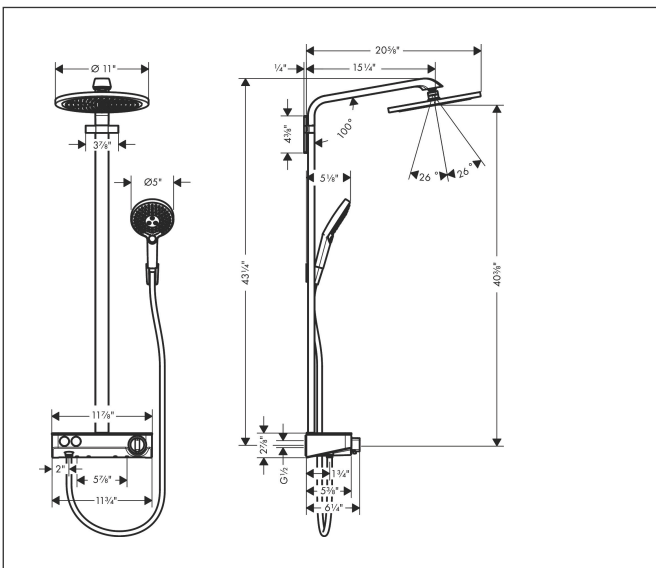

Brand hansgrohe
 Art. Name **Croma S** Showerpipe 280 with Select Shower Controls, 1.75 GPM
 Art. Nr. 26548001
 Surface Chrome
 Pos. 1

Product Picture

Features

- Consists of: overhead shower, Handshower, shower thermostat, shower hose, shower holder
- Spray type overhead shower: Rain
- Shelf made of safety glass
- Maximum flow rate for Shower pipe at 3 bar: 6.6 l/min
- Min. operating pressure: 1.5 bar
- Max. operating pressure: 10 bar
- CoolContact thermostat: Prevents the housing from heating up, making showering even safer
- Safety stop at 40°C
- Convenient diversion via Select button
- Exposed installation
- Thermostat cartridge
- Intrinsically safe against backflow
- Designed to run 2 outlets

Drawing

Technology

Spray Types