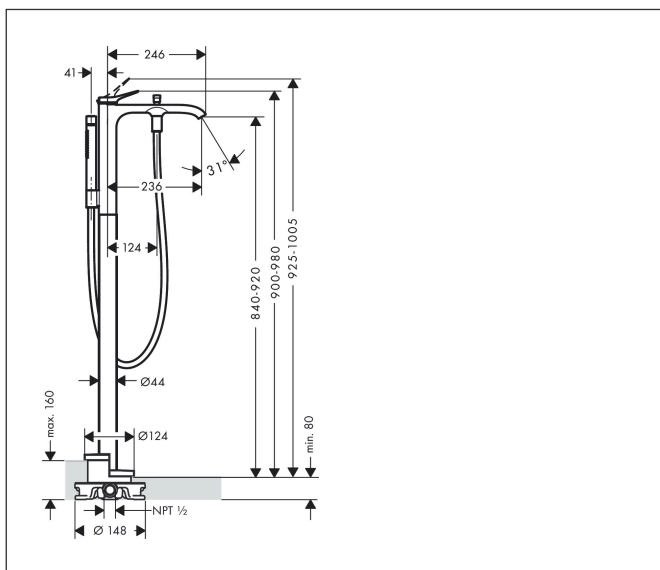

Drawing

Technology

Spray Types