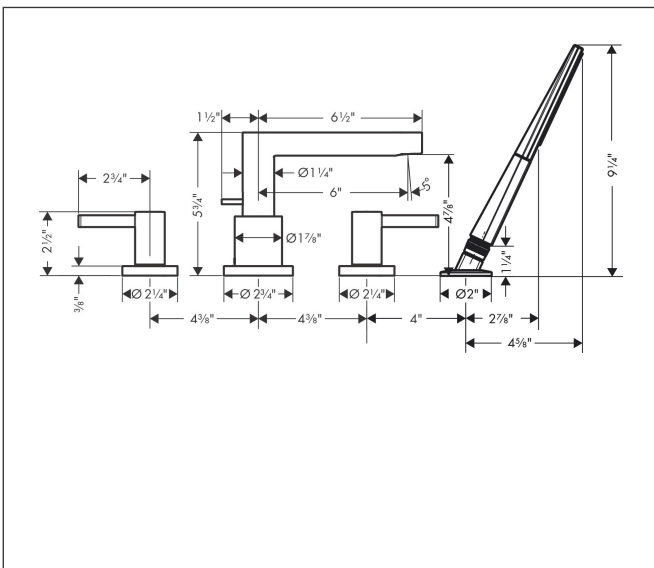

Brand hansgrohe
Art. Name **Finoris** 4-Hole Roman Tub Set Trim with 1.75 GPM Handshower
Art. Nr. 76443821
Surface brushed nickel
Pos. 1

reddot winner 2021

Product Picture

Features

- Consists of: 4-Hole Roman tub filler trim, Handshower, Handshower holder
- spray type mixer: Aerated spray
- spray type hand shower: PowderRain
- Maximum pull-out length of hand shower: 55 inches
- flow rate of hand shower at 3 bar: 1.75 GPM (6.6 L/Min)
- diverter with automatic resetting
- Integrated double backflow prevention

Drawing

Technology