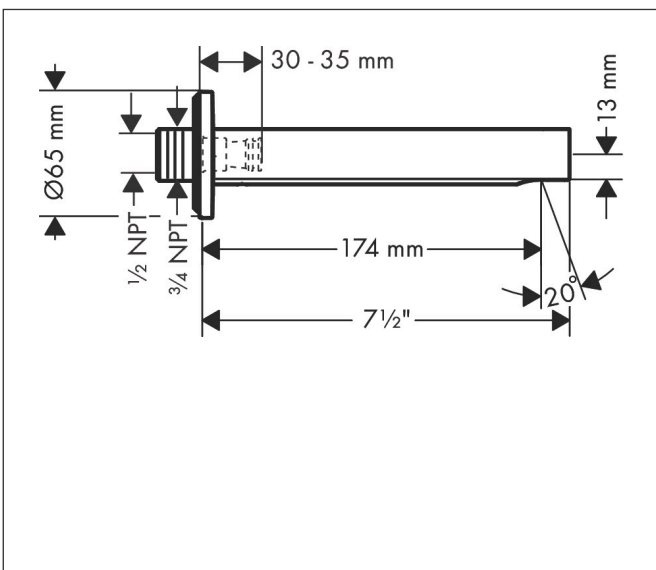

Brand hansgrohe
Art. Name **Finoris** Tub Spout
Art. Nr. 76410821
Surface brushed nickel
Pos. 1

Product Picture

Features

- Includes: Tub spout, Escutcheon, Assembly instructions

Drawing

Technology