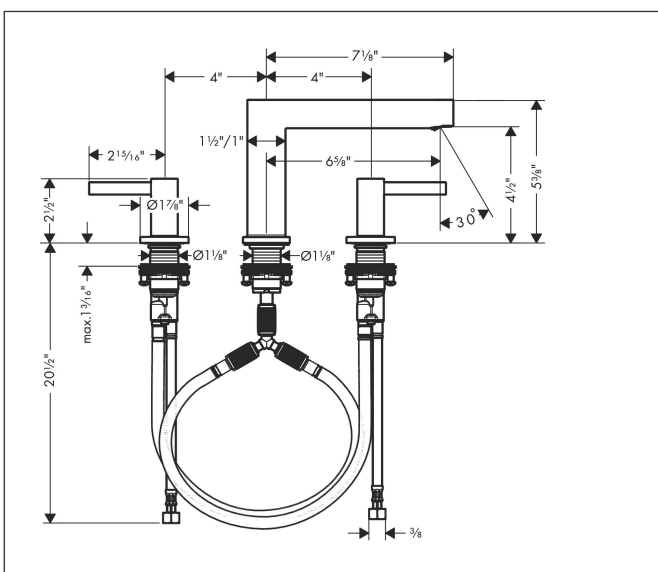

Brand hansgrohe
Art. Name **Finoris** Widespread Faucet 110 with Pop-Up Drain, 1.2 GPM
Art. Nr. 76033821
Surface brushed nickel
Pos. 1

Product Picture

Features

- Consists of: Widespread faucet, Pop-up assembly
- Spray modes: Laminar spray
- Flow: 1.2 GPM (4.5 L/Min)
- 90° ceramic valves
- Includes pop-up drain
- Material waste set: Metal

Drawing

Technology