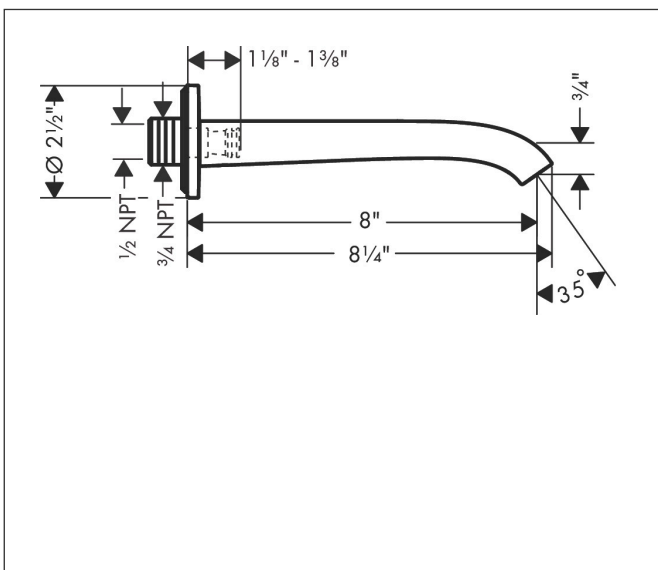

Brand hansgrohe
Art. Name **Vivenis** Tub Spout
Art. Nr. 75410821
Surface brushed nickel
Pos. 1

reddot winner 2021

Product Picture

Features

- Includes: Tub spout, Escutcheon, Assembly instructions

Drawing

Technology