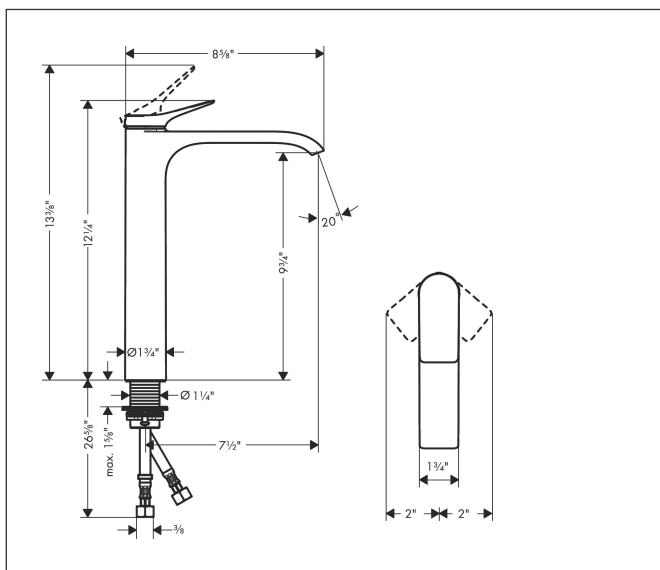

Brand hansgrohe
Art. Name **Vivenis** Single-Hole Faucet 250, 1.2 GPM
Art. Nr. 75042821
Surface brushed nickel
Pos. 1

Product Picture

Features

- Spray modes: WaterfallStream
- Flow: 1.2 GPM (4.5 L/Min)
- Ceramic cartridge
- Does not include: Pop-up assembly

Drawing

Technology