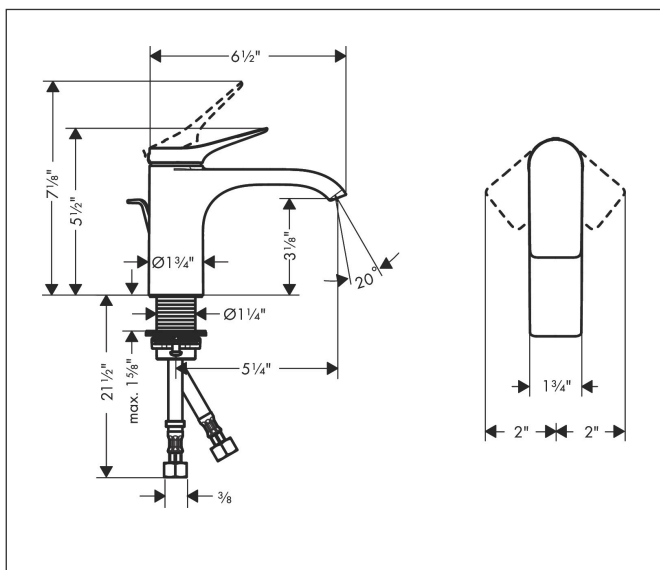

Brand hansgrohe
 Art. Name **Vivenis** Single-Hole Faucet 80 with Pop-Up Drain, 1.2 GPM
 Art. Nr. 75010821
 Surface brushed nickel
 Pos. 1

reddot winner 2021

Product Picture

Features

- Consists of: Single-handle faucet, Pop-up assembly
- Spray modes: WaterfallStream
- Flow: 1.2 GPM (4.5 L/Min)
- Ceramic cartridge
- Includes pop-up drain
- Material waste set: Metal

Drawing

Technology