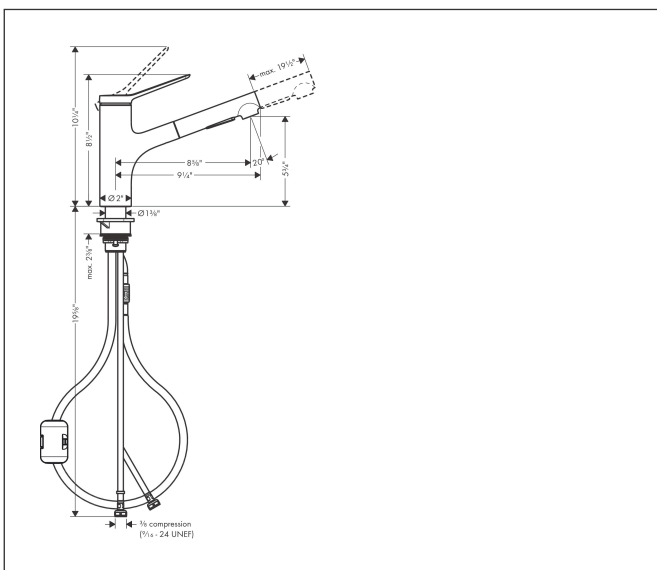

Brand hansgrohe
 Art. Name **Zesis M33** Kitchen Faucet, 2-Spray Pull-Out, 1.75GPM
 Art. Nr. 74800801
 Surface steel optic
 Pos. 1

Product Picture

Features

- Swivel range 150°
- Aerated spray, needle spray
- Toggle spray diverter
- deck mounted
- Flow: 1.75 GPM (6.6 L/Min)
- Ceramic cartridge
- 3/8" connections
- Integrated double backflow prevention
- extension length up to 30" (50cm)
- Single lever kitchen mixer, connection hoses, Fastening set, Assembly instructions

Drawing

Technology

Spray Types