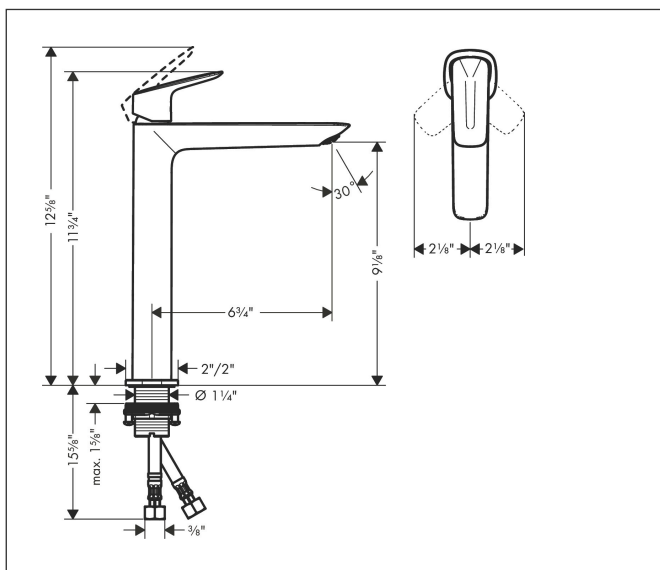

Brand hansgrohe
 Art. Name **Logis** Single-Hole Faucet 240, 1.2 GPM
 Art. Nr. 71258671
 Product Finish matte black
 Pos. 1

Product Picture

Features

- Handle variant: Lever
- Spray modes: Aerated spray
- Flow: 1.2 GPM (4.5 L/Min)
- Ceramic cartridge
- Does not include: Pop-up assembly

Drawing

Technology