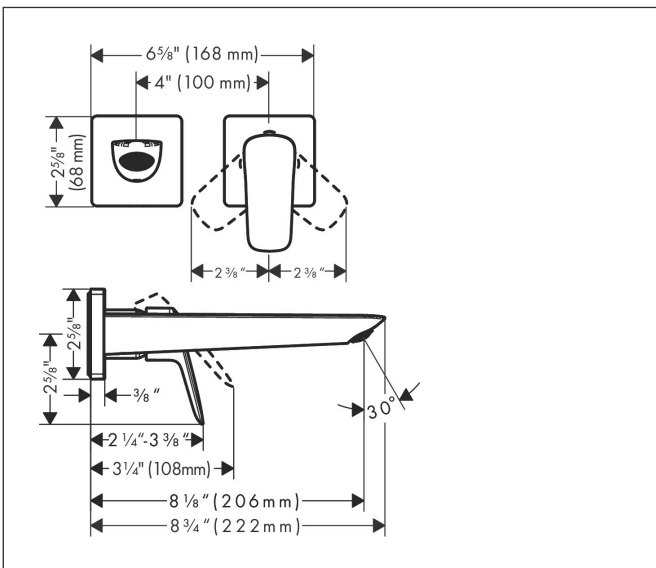

Brand hansgrohe
 Art. Name **Logis** Wall-Mounted Single-Handle Faucet Trim, 1.2 GPM
 Art. Nr. 71256001
 Surface Chrome
 Pos. 1

Product Picture

Features

- Handle design: lever handle
- Spray pattern: aerated spray
- Maximum flow rate (at 3 bar): 4.5 l/min
- Ceramic cartridge

Drawing

Technology