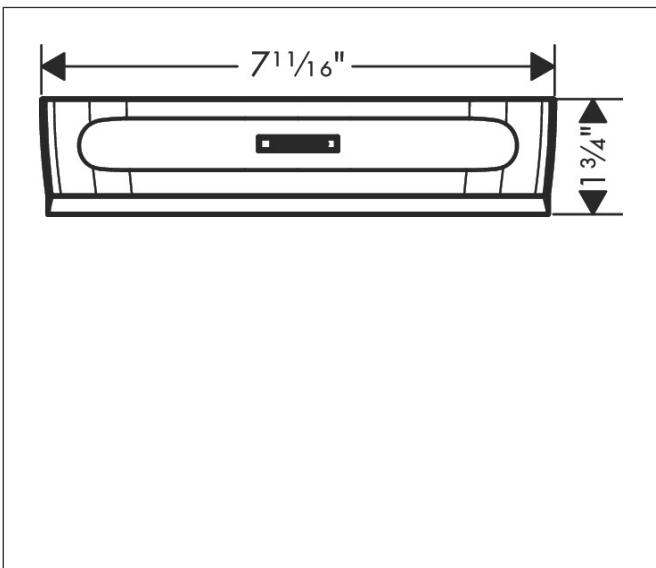

Brand hansgrohe
Art. Name **WallStoris** Squeegee
Art. Nr. 27916700
Surface matte white
Pos. 1

reddot winner 2021

Product Picture

Features

- Material: Plastic
- storage option in storage basket
- suitable for glass
- easy to clean
- ergonomic design
- dimensions: 195 x 44 mm

Drawing

Technology