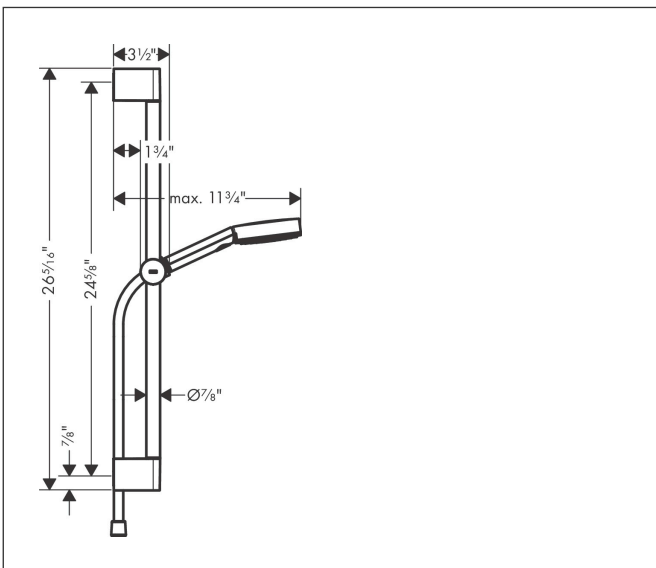

Brand hansgrohe
 Art. Name **Pulsify Select S** Wallbar Set 105 3-Jet 24", 1.75 GPM
 Art. Nr. 24162001
 Surface Chrome
 Pos. 1

Product Picture

Features

- Consists of: Handshower, Slider, shower bar, shower hose
- Spray pattern: PowderRain, IntenseRain, Massage spray
- Convenient spray selection via Select button
- Maximum flow rate (at 3 bar): 6.6 l/min
- Profile pipe: round
- Pipe length: 669 mm
- Shower bar diameter: 22 mm
- Pivot connector prevents hose from tangling

Drawing

Technology

Spray Types