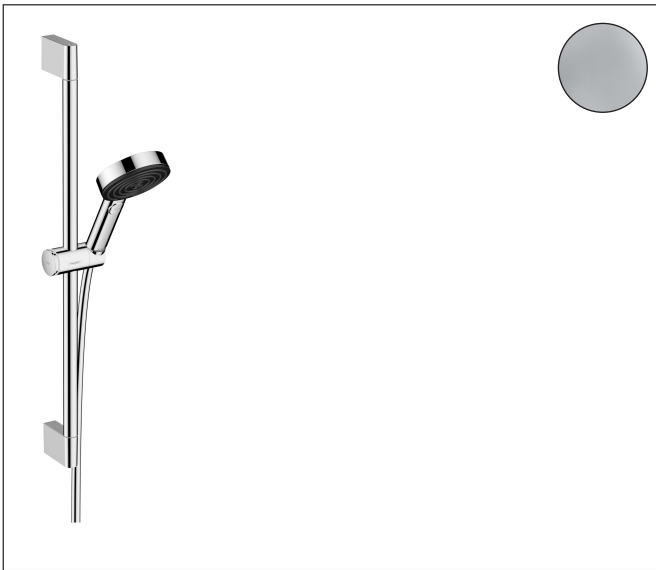

Brand hansgrohe
 Art. Name **Pulsify Select S** Wallbar Set 105 3-Jet 24", 1.75 GPM
 Art. Nr. 24162001
 Surface Chrome
 Pos. 1

Product Picture

Features

- Consists of: Handshower, Slider, shower bar, shower hose
- Spray pattern: PowderRain, IntenseRain, Massage spray
- Convenient spray selection via Select button
- Maximum flow rate (at 3 bar): 6.6 l/min
- Profile pipe: round
- Pipe length: 669 mm
- Shower bar diameter: 22 mm
- Pivot connector prevents hose from tangling

Drawing

Technology

Spray Types