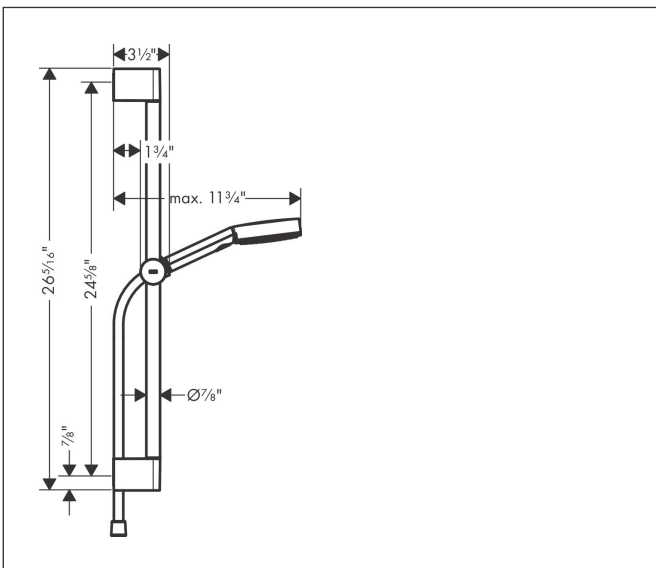

Brand hansgrohe
 Art. Name **Pulsify Select S** Wallbar Set 105 3-Jet 24", 2.5 GPM
 Art. Nr. 24161001
 Surface Chrome
 Pos. 1

Product Picture

Features

- Consists of: Handshower, Slider, shower bar, shower hose
- Spray pattern: PowderRain, IntenseRain, Massage spray
- Convenient spray selection via Select button
- Maximum flow rate (at 3 bar): 9.5 l/min
- Wall-mounted: screw fastening
- Profile pipe: round
- Pipe length: 669 mm
- Shower bar diameter: 22 mm
- Pivot connector prevents hose from tangling

Drawing

Technology

Spray Types