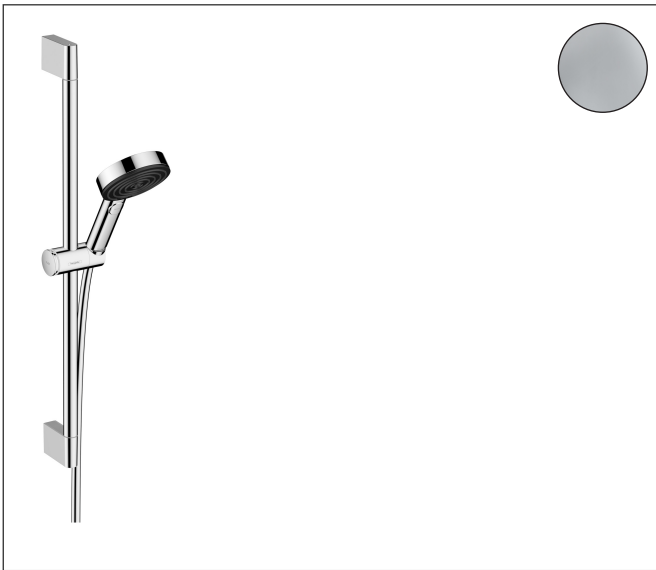

Brand hansgrohe
 Art. Name **Pulsify Select S** Wallbar Set 105 3-Jet 24", 2.5 GPM
 Art. Nr. 24161001
 Surface Chrome
 Pos. 1

Product Picture

Features

- Consists of: Handshower, Slider, shower bar, shower hose
- Spray pattern: PowderRain, IntenseRain, Massage spray
- Convenient spray selection via Select button
- Maximum flow rate (at 3 bar): 9.5 l/min
- Wall-mounted: screw fastening
- Profile pipe: round
- Pipe length: 669 mm
- Shower bar diameter: 22 mm
- Pivot connector prevents hose from tangling

Drawing

Technology

Spray Types