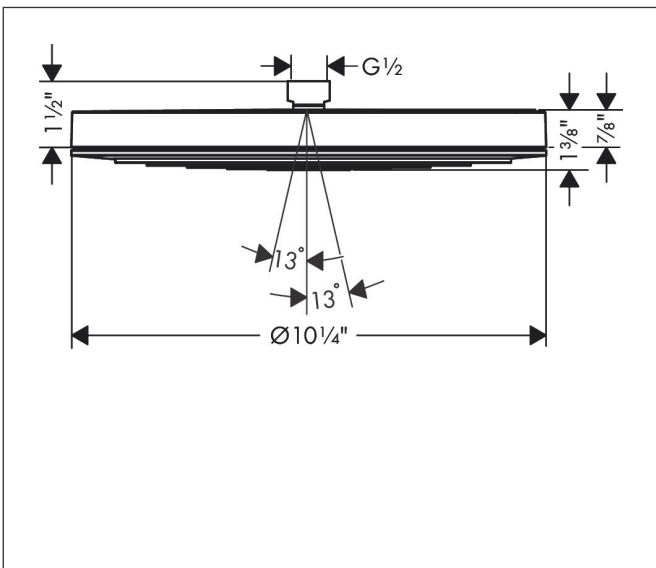

Drawing

Technology

Spray Types