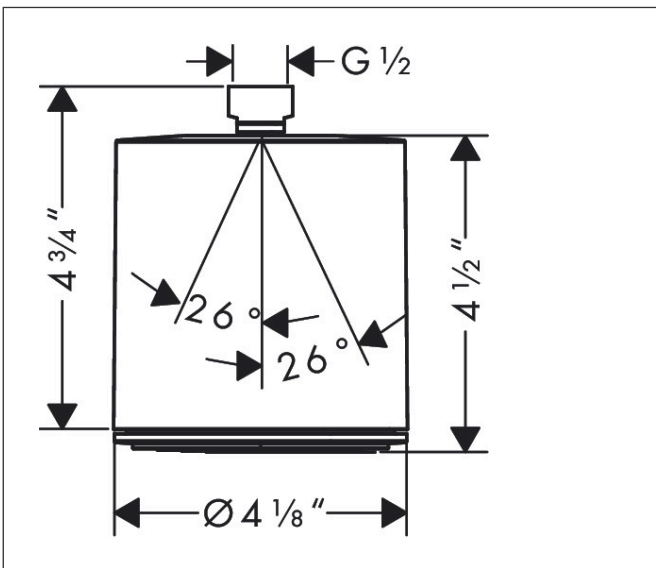

Brand hansgrohe
 Art. Name **Pulsify S** Showerhead 105 1-Jet 1.75 GPM
 Art. Nr. 24132001
 Surface Chrome
 Pos. 1

Product Picture

Features

- Showerhead size: 105 mm
- Spray pattern: PowderRain
- Maximum flow rate (at 3 bar): 6.6 l/min
- Spray disc surface: graphite

Drawing

Technology

Spray Types