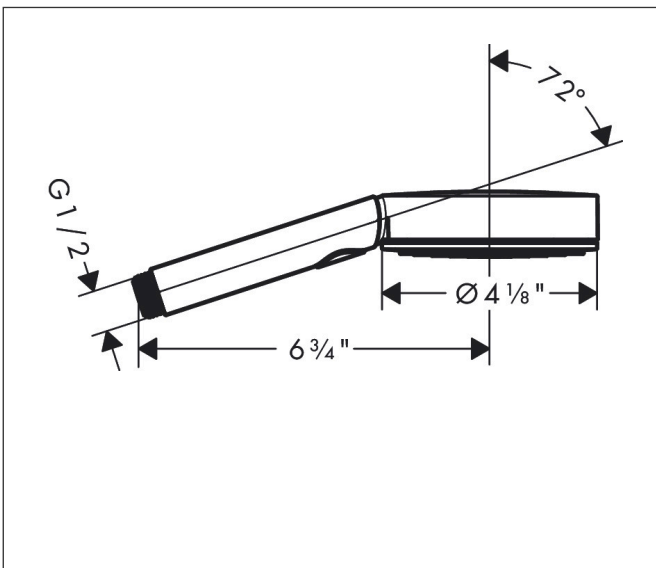

Drawing

Technology

Spray Types