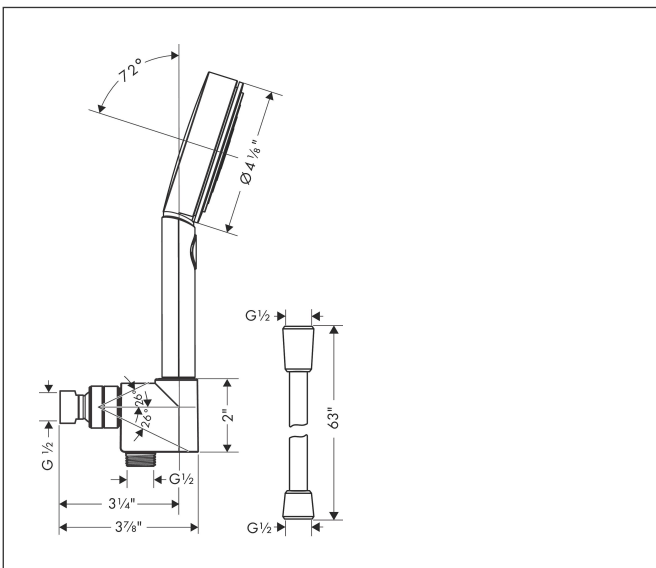

Brand hansgrohe
 Art. Name **Pulsify Select S** Handshower Set 105 3-Jet, 1.75 GPM
 Art. Nr. 04918000
 Surface Chrome
 Pos. 1

Product Picture

Features

- Consists of: Handshower, shower holder, shower hose
- Spray pattern: PowderRain, IntenseRain, Massage spray
- Convenient spray selection via Select button
- Maximum flow rate (at 3 bar): 6.6 l/min
- Pivot connector prevents hose from tangling
- Wall supports made of plastic
- Rinseable sieve insert

Drawing

Technology

Spray Types